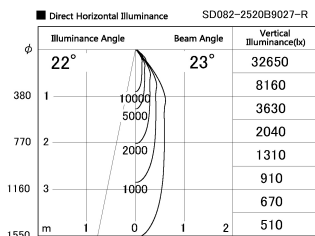

Item no. SD382-2520B9027-R

Series Name: Reflector type cylinder arm tracklight (UL Track) (SD382-R)

Installation	Track mount
Type	Reflector type cylinder arm tracklight (UL Track) (SD382-R)
Fixture wattage	24W
Beam angle	23 deg
Color Temp.	2700K
CRI	Ra>90
Luminous	2294 lm
Body	Die-cast aluminum alloy
Body finish	Black
Trim finish	N/A
Reflector finish	N/A
IP Rate	IP20
Light source	COB module
Input Voltage	AC220~240V
Dimming Type	Non-Dimmable
Certificate	CE,CCC
Cut Hole	N/A