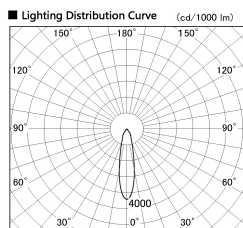

Item no. SD382-2520B9027-R

Series Name: Reflector type cylinder arm tracklight (UL Track) (SD382-R)

Installation	Track mount
Type	Reflector type cylinder arm tracklight (UL Track) (SD382-R)
Fixture wattage	24W
Beam angle	23 deg
Color Temp.	2700K
CRI	Ra>90
Luminous	2294 lm
Body	Die-cast aluminum alloy
Body finish	Black
Trim finish	N/A
Reflector finish	N/A
IP Rate	IP20
Light source	COB module
Input Voltage	AC220~240V
Dimming Type	Non-Dimmable
Certificate	CE,CCC
Cut Hole	N/A