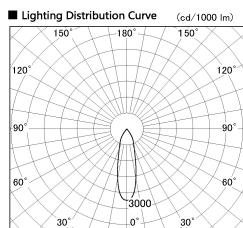

Item no. SD382-2530B9027-R

Series Name: Reflector type cylinder arm tracklight (UL Track) (SD382-R)

Installation	Track mount
Type	Reflector type cylinder arm tracklight (UL Track) (SD382-R)
Fixture wattage	24W
Beam angle	28 deg
Color Temp.	2700K
CRI	Ra>90
Luminous	2308 lm
Body	Die-cast aluminum alloy
Body finish	Black
Trim finish	N/A
Reflector finish	N/A
IP Rate	IP20
Light source	COB module
Input Voltage	AC220~240V
Dimming Type	Non-Dimmable
Certificate	CE,CCC
Cut Hole	N/A