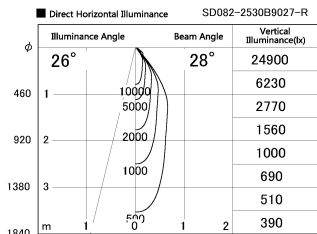

Item no. SD382-2530B9027-R

Series Name: Reflector type cylinder arm tracklight (UL Track) (SD382-R)

Installation	Track mount
Type	Reflector type cylinder arm tracklight (UL Track) (SD382-R)
Fixture wattage	24W
Beam angle	28 deg
Color Temp.	2700K
CRI	Ra>90
Luminous	2308 lm
Body	Die-cast aluminum alloy
Body finish	Black
Trim finish	N/A
Reflector finish	N/A
IP Rate	IP20
Light source	COB module
Input Voltage	AC220~240V
Dimming Type	Non-Dimmable
Certificate	CE,CCC
Cut Hole	N/A