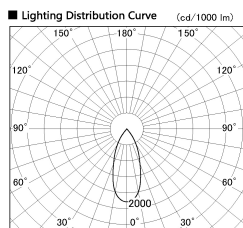

Item no. SD382-2540B9027-R

Series Name: Reflector type cylinder arm tracklight (UL Track) (SD382-R)

Installation	Track mount
Type	Reflector type cylinder arm tracklight (UL Track) (SD382-R)
Fixture wattage	24W
Beam angle	40 deg
Color Temp.	2700K
CRI	Ra>90
Luminous	2365 lm
Body	Die-cast aluminum alloy
Body finish	Black
Trim finish	N/A
Reflector finish	N/A
IP Rate	IP20
Light source	COB module
Input Voltage	AC220~240V
Dimming Type	Non-Dimmable
Certificate	CE,CCC
Cut Hole	N/A