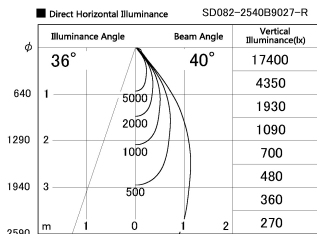

Item no. SD382-2540B9027-R

Series Name: Reflector type cylinder arm tracklight (UL Track) (SD382-R)

Installation	Track mount
Type	Reflector type cylinder arm tracklight (UL Track) (SD382-R)
Fixture wattage	24W
Beam angle	40 deg
Color Temp.	2700K
CRI	Ra>90
Luminous	2365 lm
Body	Die-cast aluminum alloy
Body finish	Black
Trim finish	N/A
Reflector finish	N/A
IP Rate	IP20
Light source	COB module
Input Voltage	AC220~240V
Dimming Type	Non-Dimmable
Certificate	CE,CCC
Cut Hole	N/A