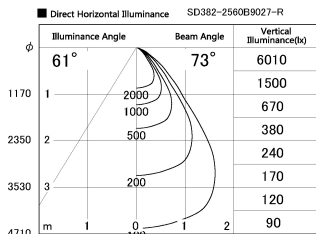

Item no. SD382-2560B9027-R

Series Name: Reflector type cylinder arm tracklight (UL Track) (SD382-R)

Installation	Track mount
Type	Reflector type cylinder arm tracklight (UL Track) (SD382-R)
Fixture wattage	24W
Beam angle	73 deg
Color Temp.	2700K
CRI	Ra>90
Luminous	1973 lm
Body	Die-cast aluminum alloy
Body finish	Black
Trim finish	N/A
Reflector finish	N/A
IP Rate	IP20
Light source	COB module
Input Voltage	AC220~240V
Dimming Type	Non-Dimmable
Certificate	CE,CCC
Cut Hole	N/A