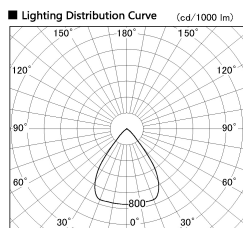

Item no. SD382-2560B9027-R

Series Name: Reflector type cylinder arm tracklight (UL Track) (SD382-R)

Installation	Track mount
Type	Reflector type cylinder arm tracklight (UL Track) (SD382-R)
Fixture wattage	24W
Beam angle	73 deg
Color Temp.	2700K
CRI	Ra>90
Luminous	1973 lm
Body	Die-cast aluminum alloy
Body finish	Black
Trim finish	N/A
Reflector finish	N/A
IP Rate	IP20
Light source	COB module
Input Voltage	AC220~240V
Dimming Type	Non-Dimmable
Certificate	CE,CCC
Cut Hole	N/A