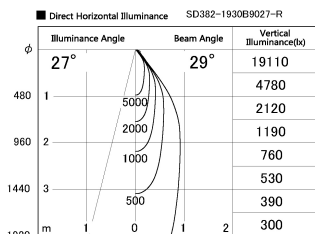

Item no. SD382-1930B9027-R

Series Name: Reflector type cylinder arm tracklight (UL Track) (SD382-R)

Installation	Track mount
Type	Reflector type cylinder arm tracklight (UL Track) (SD382-R)
Fixture wattage	18.6W
Beam angle	29 deg
Color Temp.	2700K
CRI	Ra>90
Luminous	1777 lm
Body	Die-cast aluminum alloy
Body finish	Black
Trim finish	N/A
Reflector finish	N/A
IP Rate	IP20
Light source	COB module
Input Voltage	AC220~240V
Dimming Type	Non-Dimmable
Certificate	CE,CCC
Cut Hole	N/A