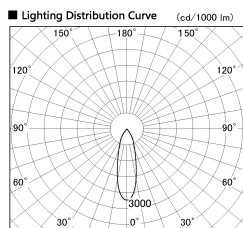

Item no. SD382-1930B9027-R

Series Name: Reflector type cylinder arm tracklight (UL Track) (SD382-R)

Installation	Track mount
Type	Reflector type cylinder arm tracklight (UL Track) (SD382-R)
Fixture wattage	18.6W
Beam angle	29 deg
Color Temp.	2700K
CRI	Ra>90
Luminous	1777 lm
Body	Die-cast aluminum alloy
Body finish	Black
Trim finish	N/A
Reflector finish	N/A
IP Rate	IP20
Light source	COB module
Input Voltage	AC220~240V
Dimming Type	Non-Dimmable
Certificate	CE,CCC
Cut Hole	N/A