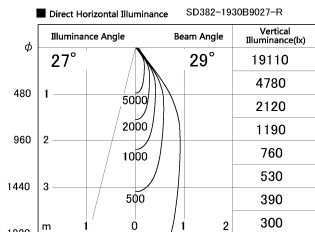

Item no. SD382-1930B9027-R

Series Name: Reflector type cylinder arm tracklight (UL Track) (SD382-R)

Installation	Track mount
Type	Reflector type cylinder arm tracklight (UL Track) (SD382-R)
Fixture wattage	18.6W
Beam angle	29 deg
Color Temp.	2700K
CRI	Ra>90
Luminous	1777 lm
Body	Die-cast aluminum alloy
Body finish	Black
Trim finish	N/A
Reflector finish	N/A
IP Rate	IP20
Light source	COB module
Input Voltage	AC220~240V
Dimming Type	Non-Dimmable
Certificate	CE,CCC
Cut Hole	N/A