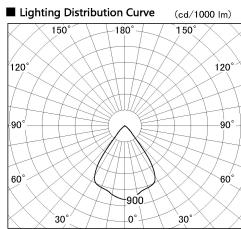

Item no. SD382-1960B9027-R

Series Name: Reflector type cylinder arm tracklight (UL Track) (SD382-R)

Installation	Track mount
Type	Reflector type cylinder arm tracklight (UL Track) (SD382-R)
Fixture wattage	18.6W
Beam angle	71 deg
Color Temp.	2700K
CRI	Ra>90
Luminous	1522 lm
Body	Die-cast aluminum alloy
Body finish	Black
Trim finish	N/A
Reflector finish	N/A
IP Rate	IP20
Light source	COB module
Input Voltage	AC220~240V
Dimming Type	Non-Dimmable
Certificate	CE,CCC
Cut Hole	N/A