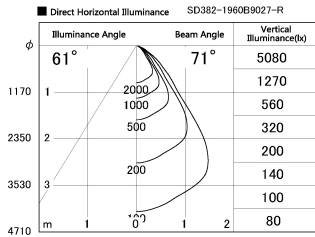

Item no. SD382-1960B9027-R

Series Name: Reflector type cylinder arm tracklight (UL Track) (SD382-R)

Installation	Track mount
Type	Reflector type cylinder arm tracklight (UL Track) (SD382-R)
Fixture wattage	18.6W
Beam angle	71 deg
Color Temp.	2700K
CRI	Ra>90
Luminous	1522 lm
Body	Die-cast aluminum alloy
Body finish	Black
Trim finish	N/A
Reflector finish	N/A
IP Rate	IP20
Light source	COB module
Input Voltage	AC220~240V
Dimming Type	Non-Dimmable
Certificate	CE,CCC
Cut Hole	N/A