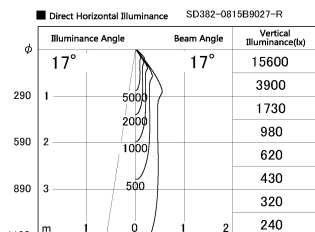

Item no. SD382-0815B9027-R

Series Name: Reflector type cylinder arm tracklight (UL Track) (SD382-R)

Installation	Track mount
Type	Reflector type cylinder arm tracklight (UL Track) (SD382-R)
Fixture wattage	7.5W
Beam angle	17 deg
Color Temp.	2700K
CRI	Ra>90
Luminous	691 lm
Body	Die-cast aluminum alloy
Body finish	Black
Trim finish	N/A
Reflector finish	N/A
IP Rate	IP20
Light source	COB module
Input Voltage	AC220~240V
Dimming Type	Non-Dimmable
Certificate	CE,CCC
Cut Hole	N/A