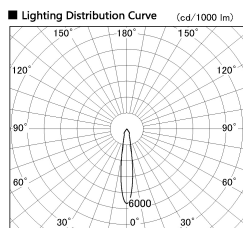

Item no. SD382-0815B9027-R

Series Name: Reflector type cylinder arm tracklight (UL Track) (SD382-R)

Installation	Track mount
Type	Reflector type cylinder arm tracklight (UL Track) (SD382-R)
Fixture wattage	7.5W
Beam angle	17 deg
Color Temp.	2700K
CRI	Ra>90
Luminous	691 lm
Body	Die-cast aluminum alloy
Body finish	Black
Trim finish	N/A
Reflector finish	N/A
IP Rate	IP20
Light source	COB module
Input Voltage	AC220~240V
Dimming Type	Non-Dimmable
Certificate	CE,CCC
Cut Hole	N/A