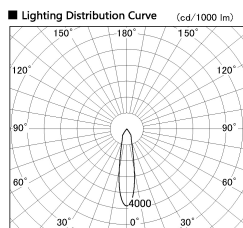

Item no. SD382-0820B9027-R

Series Name: Reflector type cylinder arm tracklight (UL Track) (SD382-R)

Installation	Track mount
Type	Reflector type cylinder arm tracklight (UL Track) (SD382-R)
Fixture wattage	7.5W
Beam angle	21 deg
Color Temp.	2700K
CRI	Ra>90
Luminous	680 lm
Body	Die-cast aluminum alloy
Body finish	Black
Trim finish	N/A
Reflector finish	N/A
IP Rate	IP20
Light source	COB module
Input Voltage	AC220~240V
Dimming Type	Non-Dimmable
Certificate	CE,CCC
Cut Hole	N/A