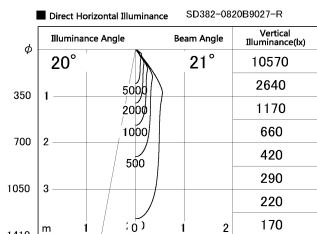

Item no. SD382-0820B9027-R

Series Name: Reflector type cylinder arm tracklight (UL Track) (SD382-R)

Installation	Track mount
Type	Reflector type cylinder arm tracklight (UL Track) (SD382-R)
Fixture wattage	7.5W
Beam angle	21 deg
Color Temp.	2700K
CRI	Ra>90
Luminous	680 lm
Body	Die-cast aluminum alloy
Body finish	Black
Trim finish	N/A
Reflector finish	N/A
IP Rate	IP20
Light source	COB module
Input Voltage	AC220~240V
Dimming Type	Non-Dimmable
Certificate	CE,CCC
Cut Hole	N/A