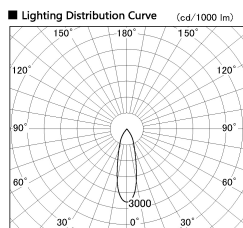

Item no. SD382-0830B9027-R

Series Name: Reflector type cylinder arm tracklight (UL Track) (SD382-R)

Installation	Track mount
Type	Reflector type cylinder arm tracklight (UL Track) (SD382-R)
Fixture wattage	7.5W
Beam angle	28 deg
Color Temp.	2700K
CRI	Ra>90
Luminous	717 lm
Body	Die-cast aluminum alloy
Body finish	Black
Trim finish	N/A
Reflector finish	N/A
IP Rate	IP20
Light source	COB module
Input Voltage	AC220~240V
Dimming Type	Non-Dimmable
Certificate	CE,CCC
Cut Hole	N/A