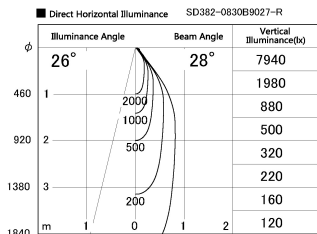

Item no. SD382-0830B9027-R

Series Name: Reflector type cylinder arm tracklight (UL Track) (SD382-R)

Installation	Track mount
Type	Reflector type cylinder arm tracklight (UL Track) (SD382-R)
Fixture wattage	7.5W
Beam angle	28 deg
Color Temp.	2700K
CRI	Ra>90
Luminous	717 lm
Body	Die-cast aluminum alloy
Body finish	Black
Trim finish	N/A
Reflector finish	N/A
IP Rate	IP20
Light source	COB module
Input Voltage	AC220~240V
Dimming Type	Non-Dimmable
Certificate	CE,CCC
Cut Hole	N/A