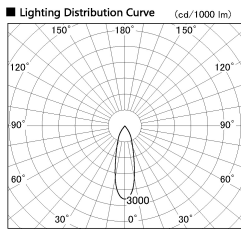

Item no. SD382-0830B9027-R

Series Name: Reflector type cylinder arm tracklight (UL Track) (SD382-R)

Installation	Track mount
Type	Reflector type cylinder arm tracklight (UL Track) (SD382-R)
Fixture wattage	7.5W
Beam angle	28 deg
Color Temp.	2700K
CRI	Ra>90
Luminous	717 lm
Body	Die-cast aluminum alloy
Body finish	Black
Trim finish	N/A
Reflector finish	N/A
IP Rate	IP20
Light source	COB module
Input Voltage	AC220~240V
Dimming Type	Non-Dimmable
Certificate	CE,CCC
Cut Hole	N/A