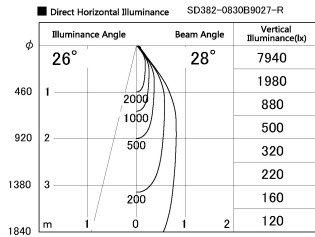

Item no. SD382-0830B9027-R

Series Name: Reflector type cylinder arm tracklight (UL Track) (SD382-R)

Installation	Track mount
Type	Reflector type cylinder arm tracklight (UL Track) (SD382-R)
Fixture wattage	7.5W
Beam angle	28 deg
Color Temp.	2700K
CRI	Ra>90
Luminous	717 lm
Body	Die-cast aluminum alloy
Body finish	Black
Trim finish	N/A
Reflector finish	N/A
IP Rate	IP20
Light source	COB module
Input Voltage	AC220~240V
Dimming Type	Non-Dimmable
Certificate	CE,CCC
Cut Hole	N/A