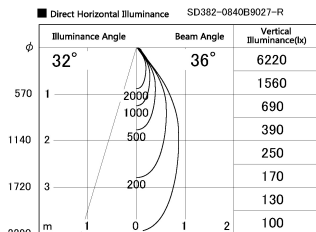

Item no. SD382-0840B9027-R

Series Name: Reflector type cylinder arm tracklight (UL Track) (SD382-R)

Installation	Track mount
Type	Reflector type cylinder arm tracklight (UL Track) (SD382-R)
Fixture wattage	7.5W
Beam angle	36 deg
Color Temp.	2700K
CRI	Ra>90
Luminous	717 lm
Body	Die-cast aluminum alloy
Body finish	Black
Trim finish	N/A
Reflector finish	N/A
IP Rate	IP20
Light source	COB module
Input Voltage	AC220~240V
Dimming Type	Non-Dimmable
Certificate	CE,CCC
Cut Hole	N/A