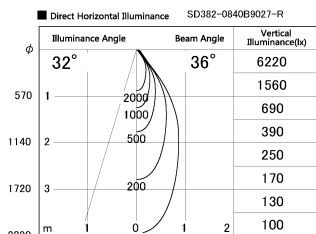

Item no. SD382-0840B9027-R

Series Name: Reflector type cylinder arm tracklight (UL Track) (SD382-R)

Installation	Track mount
Type	Reflector type cylinder arm tracklight (UL Track) (SD382-R)
Fixture wattage	7.5W
Beam angle	36 deg
Color Temp.	2700K
CRI	Ra>90
Luminous	717 lm
Body	Die-cast aluminum alloy
Body finish	Black
Trim finish	N/A
Reflector finish	N/A
IP Rate	IP20
Light source	COB module
Input Voltage	AC220~240V
Dimming Type	Non-Dimmable
Certificate	CE,CCC
Cut Hole	N/A