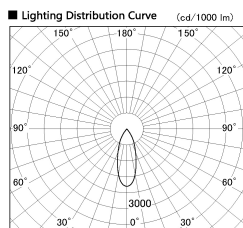

Item no. SD382-0840B9027-R

Series Name: Reflector type cylinder arm tracklight (UL Track) (SD382-R)

Installation	Track mount
Type	Reflector type cylinder arm tracklight (UL Track) (SD382-R)
Fixture wattage	7.5W
Beam angle	36 deg
Color Temp.	2700K
CRI	Ra>90
Luminous	717 lm
Body	Die-cast aluminum alloy
Body finish	Black
Trim finish	N/A
Reflector finish	N/A
IP Rate	IP20
Light source	COB module
Input Voltage	AC220~240V
Dimming Type	Non-Dimmable
Certificate	CE,CCC
Cut Hole	N/A