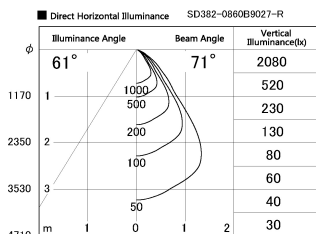

Item no. SD382-0860B9027-R

Series Name: Reflector type cylinder arm tracklight (UL Track) (SD382-R)

Installation	Track mount
Type	Reflector type cylinder arm tracklight (UL Track) (SD382-R)
Fixture wattage	7.5W
Beam angle	71 deg
Color Temp.	2700K
CRI	Ra>90
Luminous	627 lm
Body	Die-cast aluminum alloy
Body finish	Black
Trim finish	N/A
Reflector finish	N/A
IP Rate	IP20
Light source	COB module
Input Voltage	AC220~240V
Dimming Type	Non-Dimmable
Certificate	CE,CCC
Cut Hole	N/A