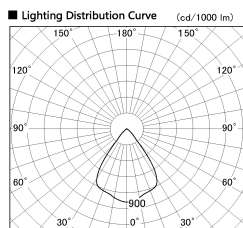

Item no. SD382-0860B9027-R

Series Name: Reflector type cylinder arm tracklight (UL Track) (SD382-R)

Installation	Track mount
Type	Reflector type cylinder arm tracklight (UL Track) (SD382-R)
Fixture wattage	7.5W
Beam angle	71 deg
Color Temp.	2700K
CRI	Ra>90
Luminous	627 lm
Body	Die-cast aluminum alloy
Body finish	Black
Trim finish	N/A
Reflector finish	N/A
IP Rate	IP20
Light source	COB module
Input Voltage	AC220~240V
Dimming Type	Non-Dimmable
Certificate	CE,CCC
Cut Hole	N/A