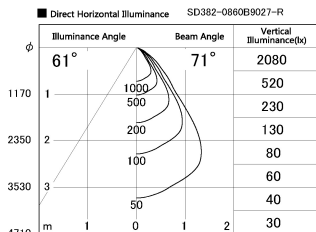

Item no. SD382-0860B9027-R

Series Name: Reflector type cylinder arm tracklight (UL Track) (SD382-R)

Installation	Track mount
Type	Reflector type cylinder arm tracklight (UL Track) (SD382-R)
Fixture wattage	7.5W
Beam angle	71 deg
Color Temp.	2700K
CRI	Ra>90
Luminous	627 lm
Body	Die-cast aluminum alloy
Body finish	Black
Trim finish	N/A
Reflector finish	N/A
IP Rate	IP20
Light source	COB module
Input Voltage	AC220~240V
Dimming Type	Non-Dimmable
Certificate	CE,CCC
Cut Hole	N/A