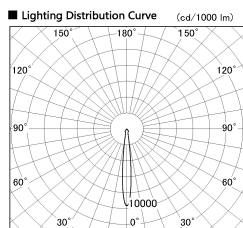

Item no. SD382-3515B9030-R

Series Name: Reflector type cylinder arm tracklight (UL Track) (SD382-R)

■ Direct Horizontal Illuminance SD382-3515B9030-R

φ	Illuminance Angle		Beam Angle	Vertical Illuminance(lx)
	11°	12°		
190	50000	20000	1	116200
380	10000	5000	2	29050
570			3	12910
770			m	7260
			1	4650
			2	3230
			1	2370
			2	1820

Installation	Track mount
Type	Reflector type cylinder arm tracklight (UL Track) (SD382-R)
Fixture wattage	36W
Beam angle	12 deg
Color Temp.	3000K
CRI	Ra>90
Luminous	2991 lm
Body	Die-cast aluminum alloy
Body finish	Black
Trim finish	N/A
Reflector finish	N/A
IP Rate	IP20
Light source	COB module
Input Voltage	AC220~240V
Dimming Type	Non-Dimmable
Certificate	CE,CCC
Cut Hole	N/A