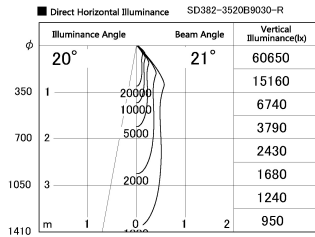

Item no. SD382-3520B9030-R

Series Name: Reflector type cylinder arm tracklight (UL Track) (SD382-R)

Installation	Track mount
Type	Reflector type cylinder arm tracklight (UL Track) (SD382-R)
Fixture wattage	36W
Beam angle	21 deg
Color Temp.	3000K
CRI	Ra>90
Luminous	3823 lm
Body	Die-cast aluminum alloy
Body finish	Black
Trim finish	N/A
Reflector finish	N/A
IP Rate	IP20
Light source	COB module
Input Voltage	AC220~240V
Dimming Type	Non-Dimmable
Certificate	CE,CCC
Cut Hole	N/A