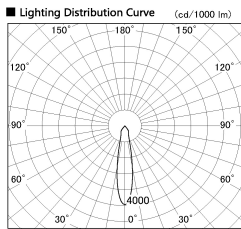

Item no. SD382-3520B9030-R

Series Name: Reflector type cylinder arm tracklight (UL Track) (SD382-R)

Installation	Track mount
Type	Reflector type cylinder arm tracklight (UL Track) (SD382-R)
Fixture wattage	36W
Beam angle	21 deg
Color Temp.	3000K
CRI	Ra>90
Luminous	3823 lm
Body	Die-cast aluminum alloy
Body finish	Black
Trim finish	N/A
Reflector finish	N/A
IP Rate	IP20
Light source	COB module
Input Voltage	AC220~240V
Dimming Type	Non-Dimmable
Certificate	CE,CCC
Cut Hole	N/A