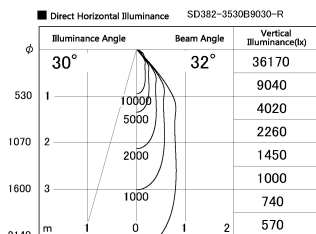

Item no. SD382-3530B9030-R

Series Name: Reflector type cylinder arm tracklight (UL Track) (SD382-R)

Installation	Track mount
Type	Reflector type cylinder arm tracklight (UL Track) (SD382-R)
Fixture wattage	36W
Beam angle	32 deg
Color Temp.	3000K
CRI	Ra>90
Luminous	3874 lm
Body	Die-cast aluminum alloy
Body finish	Black
Trim finish	N/A
Reflector finish	N/A
IP Rate	IP20
Light source	COB module
Input Voltage	AC220~240V
Dimming Type	Non-Dimmable
Certificate	CE,CCC
Cut Hole	N/A