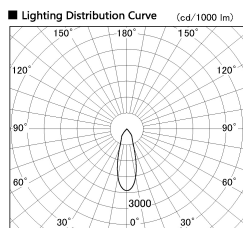

Item no. SD382-3530B9030-R

Series Name: Reflector type cylinder arm tracklight (UL Track) (SD382-R)

Installation	Track mount
Type	Reflector type cylinder arm tracklight (UL Track) (SD382-R)
Fixture wattage	36W
Beam angle	32 deg
Color Temp.	3000K
CRI	Ra>90
Luminous	3874 lm
Body	Die-cast aluminum alloy
Body finish	Black
Trim finish	N/A
Reflector finish	N/A
IP Rate	IP20
Light source	COB module
Input Voltage	AC220~240V
Dimming Type	Non-Dimmable
Certificate	CE,CCC
Cut Hole	N/A