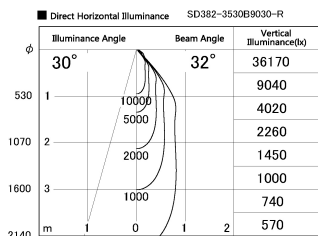

Item no. SD382-3530B9030-R

Series Name: Reflector type cylinder arm tracklight (UL Track) (SD382-R)

Installation	Track mount
Type	Reflector type cylinder arm tracklight (UL Track) (SD382-R)
Fixture wattage	36W
Beam angle	32 deg
Color Temp.	3000K
CRI	Ra>90
Luminous	3874 lm
Body	Die-cast aluminum alloy
Body finish	Black
Trim finish	N/A
Reflector finish	N/A
IP Rate	IP20
Light source	COB module
Input Voltage	AC220~240V
Dimming Type	Non-Dimmable
Certificate	CE,CCC
Cut Hole	N/A