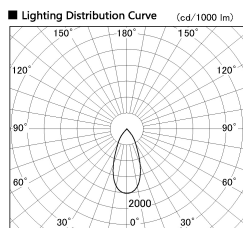

Item no. SD382-3540B9030-R

Series Name: Reflector type cylinder arm tracklight (UL Track) (SD382-R)

Installation	Track mount
Type	Reflector type cylinder arm tracklight (UL Track) (SD382-R)
Fixture wattage	36W
Beam angle	44 deg
Color Temp.	3000K
CRI	Ra>90
Luminous	3873 lm
Body	Die-cast aluminum alloy
Body finish	Black
Trim finish	N/A
Reflector finish	N/A
IP Rate	IP20
Light source	COB module
Input Voltage	AC220~240V
Dimming Type	Non-Dimmable
Certificate	CE,CCC
Cut Hole	N/A