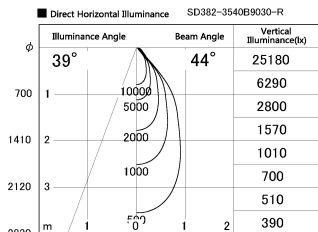

Item no. SD382-3540B9030-R

Series Name: Reflector type cylinder arm tracklight (UL Track) (SD382-R)

Installation	Track mount
Type	Reflector type cylinder arm tracklight (UL Track) (SD382-R)
Fixture wattage	36W
Beam angle	44 deg
Color Temp.	3000K
CRI	Ra>90
Luminous	3873 lm
Body	Die-cast aluminum alloy
Body finish	Black
Trim finish	N/A
Reflector finish	N/A
IP Rate	IP20
Light source	COB module
Input Voltage	AC220~240V
Dimming Type	Non-Dimmable
Certificate	CE,CCC
Cut Hole	N/A