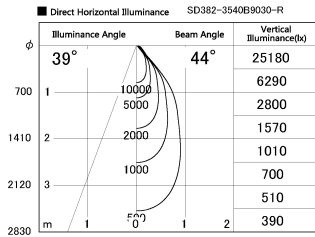

Item no. SD382-3540B9030-R

Series Name: Reflector type cylinder arm tracklight (UL Track) (SD382-R)

Installation	Track mount
Type	Reflector type cylinder arm tracklight (UL Track) (SD382-R)
Fixture wattage	36W
Beam angle	44 deg
Color Temp.	3000K
CRI	Ra>90
Luminous	3873 lm
Body	Die-cast aluminum alloy
Body finish	Black
Trim finish	N/A
Reflector finish	N/A
IP Rate	IP20
Light source	COB module
Input Voltage	AC220~240V
Dimming Type	Non-Dimmable
Certificate	CE,CCC
Cut Hole	N/A