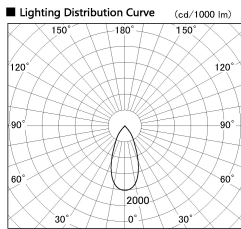

Item no. SD382-3540B9030-R

Series Name: Reflector type cylinder arm tracklight (UL Track) (SD382-R)

Installation	Track mount
Type	Reflector type cylinder arm tracklight (UL Track) (SD382-R)
Fixture wattage	36W
Beam angle	44 deg
Color Temp.	3000K
CRI	Ra>90
Luminous	3873 lm
Body	Die-cast aluminum alloy
Body finish	Black
Trim finish	N/A
Reflector finish	N/A
IP Rate	IP20
Light source	COB module
Input Voltage	AC220~240V
Dimming Type	Non-Dimmable
Certificate	CE,CCC
Cut Hole	N/A