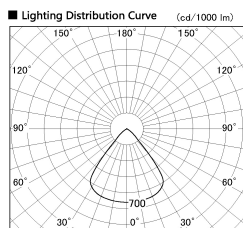

Item no. SD382-3560B9030-R

Series Name: Reflector type cylinder arm tracklight (UL Track) (SD382-R)

Installation	Track mount
Type	Reflector type cylinder arm tracklight (UL Track) (SD382-R)
Fixture wattage	36W
Beam angle	79 deg
Color Temp.	3000K
CRI	Ra>90
Luminous	3335 lm
Body	Die-cast aluminum alloy
Body finish	Black
Trim finish	N/A
Reflector finish	N/A
IP Rate	IP20
Light source	COB module
Input Voltage	AC220~240V
Dimming Type	Non-Dimmable
Certificate	CE,CCC
Cut Hole	N/A