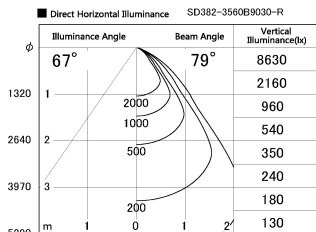

Item no. SD382-3560B9030-R

Series Name: Reflector type cylinder arm tracklight (UL Track) (SD382-R)

Installation	Track mount
Type	Reflector type cylinder arm tracklight (UL Track) (SD382-R)
Fixture wattage	36W
Beam angle	79 deg
Color Temp.	3000K
CRI	Ra>90
Luminous	3335 lm
Body	Die-cast aluminum alloy
Body finish	Black
Trim finish	N/A
Reflector finish	N/A
IP Rate	IP20
Light source	COB module
Input Voltage	AC220~240V
Dimming Type	Non-Dimmable
Certificate	CE,CCC
Cut Hole	N/A