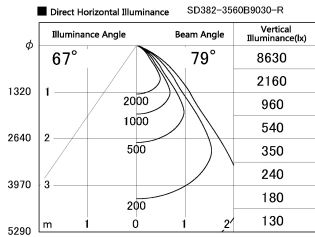

Item no. SD382-3560B9030-R

Series Name: Reflector type cylinder arm tracklight (UL Track) (SD382-R)

Installation	Track mount
Type	Reflector type cylinder arm tracklight (UL Track) (SD382-R)
Fixture wattage	36W
Beam angle	79 deg
Color Temp.	3000K
CRI	Ra>90
Luminous	3335 lm
Body	Die-cast aluminum alloy
Body finish	Black
Trim finish	N/A
Reflector finish	N/A
IP Rate	IP20
Light source	COB module
Input Voltage	AC220~240V
Dimming Type	Non-Dimmable
Certificate	CE,CCC
Cut Hole	N/A