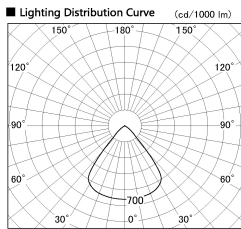

Item no. SD382-3560B9030-R

Series Name: Reflector type cylinder arm tracklight (UL Track) (SD382-R)

Installation	Track mount
Type	Reflector type cylinder arm tracklight (UL Track) (SD382-R)
Fixture wattage	36W
Beam angle	79 deg
Color Temp.	3000K
CRI	Ra>90
Luminous	3335 lm
Body	Die-cast aluminum alloy
Body finish	Black
Trim finish	N/A
Reflector finish	N/A
IP Rate	IP20
Light source	COB module
Input Voltage	AC220~240V
Dimming Type	Non-Dimmable
Certificate	CE,CCC
Cut Hole	N/A