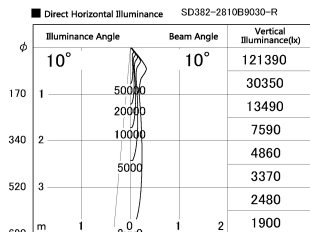

Item no. SD382-2810B9030-R

Series Name: Reflector type cylinder arm tracklight (UL Track) (SD382-R)

Installation	Track mount
Type	Reflector type cylinder arm tracklight (UL Track) (SD382-R)
Fixture wattage	28W
Beam angle	10 deg
Color Temp.	3000K
CRI	Ra>90
Luminous	2275 lm
Body	Die-cast aluminum alloy
Body finish	Black
Trim finish	N/A
Reflector finish	N/A
IP Rate	IP20
Light source	COB module
Input Voltage	AC220~240V
Dimming Type	Non-Dimmable
Certificate	CE,CCC
Cut Hole	N/A