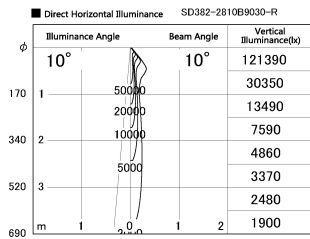

Item no. SD382-2810B9030-R

Series Name: Reflector type cylinder arm tracklight (UL Track) (SD382-R)

Installation	Track mount
Type	Reflector type cylinder arm tracklight (UL Track) (SD382-R)
Fixture wattage	28W
Beam angle	10 deg
Color Temp.	3000K
CRI	Ra>90
Luminous	2275 lm
Body	Die-cast aluminum alloy
Body finish	Black
Trim finish	N/A
Reflector finish	N/A
IP Rate	IP20
Light source	COB module
Input Voltage	AC220~240V
Dimming Type	Non-Dimmable
Certificate	CE,CCC
Cut Hole	N/A