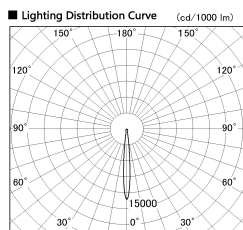

Item no. SD382-2810B9030-R

Series Name: Reflector type cylinder arm tracklight (UL Track) (SD382-R)

Installation	Track mount
Type	Reflector type cylinder arm tracklight (UL Track) (SD382-R)
Fixture wattage	28W
Beam angle	10 deg
Color Temp.	3000K
CRI	Ra>90
Luminous	2275 lm
Body	Die-cast aluminum alloy
Body finish	Black
Trim finish	N/A
Reflector finish	N/A
IP Rate	IP20
Light source	COB module
Input Voltage	AC220~240V
Dimming Type	Non-Dimmable
Certificate	CE,CCC
Cut Hole	N/A