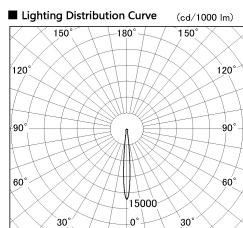

Item no. SD382-2810B9030-R

Series Name: Reflector type cylinder arm tracklight (UL Track) (SD382-R)

Installation	Track mount
Type	Reflector type cylinder arm tracklight (UL Track) (SD382-R)
Fixture wattage	28W
Beam angle	10 deg
Color Temp.	3000K
CRI	Ra>90
Luminous	2275 lm
Body	Die-cast aluminum alloy
Body finish	Black
Trim finish	N/A
Reflector finish	N/A
IP Rate	IP20
Light source	COB module
Input Voltage	AC220~240V
Dimming Type	Non-Dimmable
Certificate	CE,CCC
Cut Hole	N/A