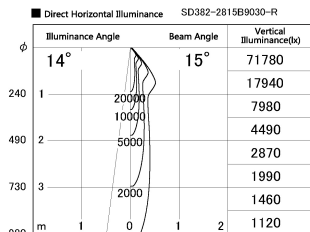

Item no. SD382-2815B9030-R

Series Name: Reflector type cylinder arm tracklight (UL Track) (SD382-R)

Installation	Track mount
Type	Reflector type cylinder arm tracklight (UL Track) (SD382-R)
Fixture wattage	28W
Beam angle	15 deg
Color Temp.	3000K
CRI	Ra>90
Luminous	2829 lm
Body	Die-cast aluminum alloy
Body finish	Black
Trim finish	N/A
Reflector finish	N/A
IP Rate	IP20
Light source	COB module
Input Voltage	AC220~240V
Dimming Type	Non-Dimmable
Certificate	CE,CCC
Cut Hole	N/A