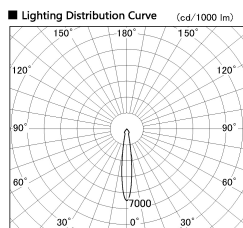

Item no. SD382-2815B9030-R

Series Name: Reflector type cylinder arm tracklight (UL Track) (SD382-R)

Installation	Track mount
Type	Reflector type cylinder arm tracklight (UL Track) (SD382-R)
Fixture wattage	28W
Beam angle	15 deg
Color Temp.	3000K
CRI	Ra>90
Luminous	2829 lm
Body	Die-cast aluminum alloy
Body finish	Black
Trim finish	N/A
Reflector finish	N/A
IP Rate	IP20
Light source	COB module
Input Voltage	AC220~240V
Dimming Type	Non-Dimmable
Certificate	CE,CCC
Cut Hole	N/A