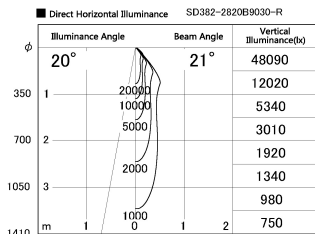

Item no. SD382-2820B9030-R

Series Name: Reflector type cylinder arm tracklight (UL Track) (SD382-R)

Installation	Track mount
Type	Reflector type cylinder arm tracklight (UL Track) (SD382-R)
Fixture wattage	28W
Beam angle	21 deg
Color Temp.	3000K
CRI	Ra>90
Luminous	3031 lm
Body	Die-cast aluminum alloy
Body finish	Black
Trim finish	N/A
Reflector finish	N/A
IP Rate	IP20
Light source	COB module
Input Voltage	AC220~240V
Dimming Type	Non-Dimmable
Certificate	CE,CCC
Cut Hole	N/A