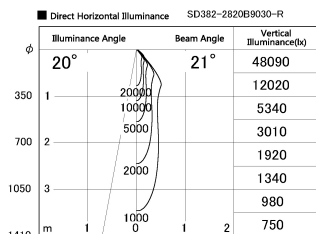

Item no. SD382-2820B9030-R

Series Name: Reflector type cylinder arm tracklight (UL Track) (SD382-R)

Installation	Track mount
Type	Reflector type cylinder arm tracklight (UL Track) (SD382-R)
Fixture wattage	28W
Beam angle	21 deg
Color Temp.	3000K
CRI	Ra>90
Luminous	3031 lm
Body	Die-cast aluminum alloy
Body finish	Black
Trim finish	N/A
Reflector finish	N/A
IP Rate	IP20
Light source	COB module
Input Voltage	AC220~240V
Dimming Type	Non-Dimmable
Certificate	CE,CCC
Cut Hole	N/A