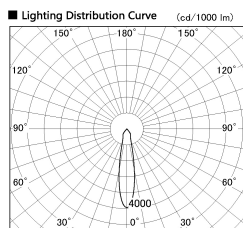

Item no. SD382-2820B9030-R

Series Name: Reflector type cylinder arm tracklight (UL Track) (SD382-R)

Installation	Track mount
Type	Reflector type cylinder arm tracklight (UL Track) (SD382-R)
Fixture wattage	28W
Beam angle	21 deg
Color Temp.	3000K
CRI	Ra>90
Luminous	3031 lm
Body	Die-cast aluminum alloy
Body finish	Black
Trim finish	N/A
Reflector finish	N/A
IP Rate	IP20
Light source	COB module
Input Voltage	AC220~240V
Dimming Type	Non-Dimmable
Certificate	CE,CCC
Cut Hole	N/A