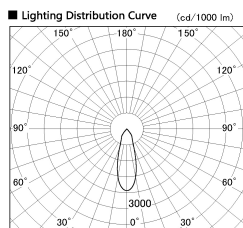

Item no. SD382-2830B9030-R

Series Name: Reflector type cylinder arm tracklight (UL Track) (SD382-R)

Installation	Track mount
Type	Reflector type cylinder arm tracklight (UL Track) (SD382-R)
Fixture wattage	28W
Beam angle	32 deg
Color Temp.	3000K
CRI	Ra>90
Luminous	3072 lm
Body	Die-cast aluminum alloy
Body finish	Black
Trim finish	N/A
Reflector finish	N/A
IP Rate	IP20
Light source	COB module
Input Voltage	AC220~240V
Dimming Type	Non-Dimmable
Certificate	CE,CCC
Cut Hole	N/A