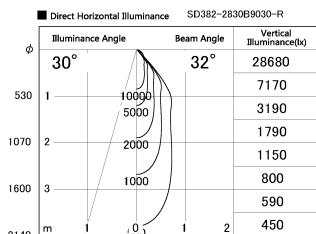

Item no. SD382-2830B9030-R

Series Name: Reflector type cylinder arm tracklight (UL Track) (SD382-R)

Installation	Track mount
Type	Reflector type cylinder arm tracklight (UL Track) (SD382-R)
Fixture wattage	28W
Beam angle	32 deg
Color Temp.	3000K
CRI	Ra>90
Luminous	3072 lm
Body	Die-cast aluminum alloy
Body finish	Black
Trim finish	N/A
Reflector finish	N/A
IP Rate	IP20
Light source	COB module
Input Voltage	AC220~240V
Dimming Type	Non-Dimmable
Certificate	CE,CCC
Cut Hole	N/A