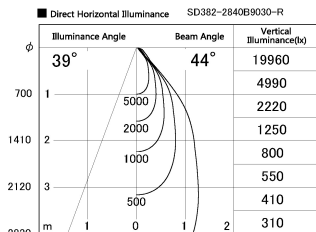

Item no. SD382-2840B9030-R

Series Name: Reflector type cylinder arm tracklight (UL Track) (SD382-R)

Installation	Track mount
Type	Reflector type cylinder arm tracklight (UL Track) (SD382-R)
Fixture wattage	28W
Beam angle	44 deg
Color Temp.	3000K
CRI	Ra>90
Luminous	3071 lm
Body	Die-cast aluminum alloy
Body finish	Black
Trim finish	N/A
Reflector finish	N/A
IP Rate	IP20
Light source	COB module
Input Voltage	AC220~240V
Dimming Type	Non-Dimmable
Certificate	CE,CCC
Cut Hole	N/A