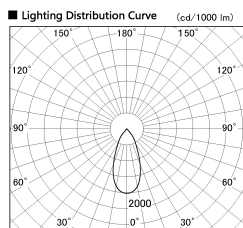

Item no. SD382-2840B9030-R

Series Name: Reflector type cylinder arm tracklight (UL Track) (SD382-R)

Installation	Track mount
Type	Reflector type cylinder arm tracklight (UL Track) (SD382-R)
Fixture wattage	28W
Beam angle	44 deg
Color Temp.	3000K
CRI	Ra>90
Luminous	3071 lm
Body	Die-cast aluminum alloy
Body finish	Black
Trim finish	N/A
Reflector finish	N/A
IP Rate	IP20
Light source	COB module
Input Voltage	AC220~240V
Dimming Type	Non-Dimmable
Certificate	CE,CCC
Cut Hole	N/A