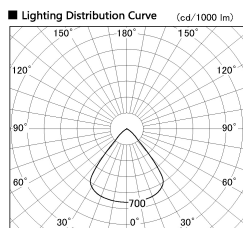

Item no. SD382-2860B9030-R

Series Name: Reflector type cylinder arm tracklight (UL Track) (SD382-R)

Installation	Track mount
Type	Reflector type cylinder arm tracklight (UL Track) (SD382-R)
Fixture wattage	28W
Beam angle	79 deg
Color Temp.	3000K
CRI	Ra>90
Luminous	2644 lm
Body	Die-cast aluminum alloy
Body finish	Black
Trim finish	N/A
Reflector finish	N/A
IP Rate	IP20
Light source	COB module
Input Voltage	AC220~240V
Dimming Type	Non-Dimmable
Certificate	CE,CCC
Cut Hole	N/A