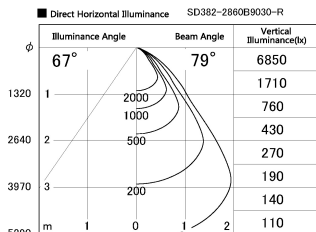

Item no. SD382-2860B9030-R

Series Name: Reflector type cylinder arm tracklight (UL Track) (SD382-R)

Installation	Track mount
Type	Reflector type cylinder arm tracklight (UL Track) (SD382-R)
Fixture wattage	28W
Beam angle	79 deg
Color Temp.	3000K
CRI	Ra>90
Luminous	2644 lm
Body	Die-cast aluminum alloy
Body finish	Black
Trim finish	N/A
Reflector finish	N/A
IP Rate	IP20
Light source	COB module
Input Voltage	AC220~240V
Dimming Type	Non-Dimmable
Certificate	CE,CCC
Cut Hole	N/A