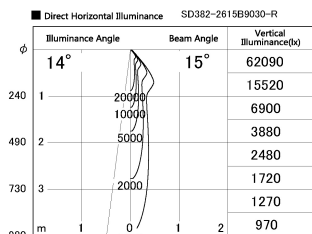

Item no. SD382-2615B9030-R

Series Name: Reflector type cylinder arm tracklight (UL Track) (SD382-R)

Installation	Track mount
Type	Reflector type cylinder arm tracklight (UL Track) (SD382-R)
Fixture wattage	24W
Beam angle	15 deg
Color Temp.	3000K
CRI	Ra>90
Luminous	2447 lm
Body	Die-cast aluminum alloy
Body finish	Black
Trim finish	N/A
Reflector finish	N/A
IP Rate	IP20
Light source	COB module
Input Voltage	AC220~240V
Dimming Type	Non-Dimmable
Certificate	CE,CCC
Cut Hole	N/A