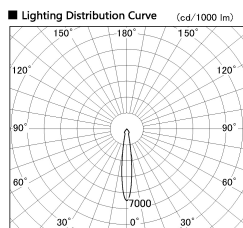

Item no. SD382-2615B9030-R

Series Name: Reflector type cylinder arm tracklight (UL Track) (SD382-R)

Installation	Track mount
Type	Reflector type cylinder arm tracklight (UL Track) (SD382-R)
Fixture wattage	24W
Beam angle	15 deg
Color Temp.	3000K
CRI	Ra>90
Luminous	2447 lm
Body	Die-cast aluminum alloy
Body finish	Black
Trim finish	N/A
Reflector finish	N/A
IP Rate	IP20
Light source	COB module
Input Voltage	AC220~240V
Dimming Type	Non-Dimmable
Certificate	CE,CCC
Cut Hole	N/A