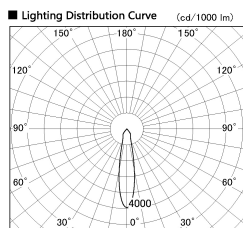

Item no. SD382-2620B9030-R

Series Name: Reflector type cylinder arm tracklight (UL Track) (SD382-R)

Installation	Track mount
Type	Reflector type cylinder arm tracklight (UL Track) (SD382-R)
Fixture wattage	24W
Beam angle	21 deg
Color Temp.	3000K
CRI	Ra>90
Luminous	2622 lm
Body	Die-cast aluminum alloy
Body finish	Black
Trim finish	N/A
Reflector finish	N/A
IP Rate	IP20
Light source	COB module
Input Voltage	AC220~240V
Dimming Type	Non-Dimmable
Certificate	CE,CCC
Cut Hole	N/A