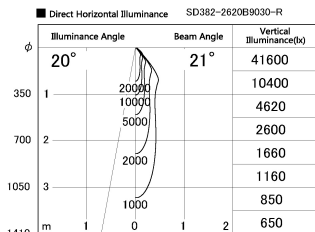

Item no. SD382-2620B9030-R

Series Name: Reflector type cylinder arm tracklight (UL Track) (SD382-R)

Installation	Track mount
Type	Reflector type cylinder arm tracklight (UL Track) (SD382-R)
Fixture wattage	24W
Beam angle	21 deg
Color Temp.	3000K
CRI	Ra>90
Luminous	2622 lm
Body	Die-cast aluminum alloy
Body finish	Black
Trim finish	N/A
Reflector finish	N/A
IP Rate	IP20
Light source	COB module
Input Voltage	AC220~240V
Dimming Type	Non-Dimmable
Certificate	CE,CCC
Cut Hole	N/A