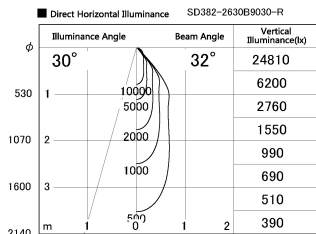

Item no. SD382-2630B9030-R

Series Name: Reflector type cylinder arm tracklight (UL Track) (SD382-R)

Installation	Track mount
Type	Reflector type cylinder arm tracklight (UL Track) (SD382-R)
Fixture wattage	24W
Beam angle	32 deg
Color Temp.	3000K
CRI	Ra>90
Luminous	2657 lm
Body	Die-cast aluminum alloy
Body finish	Black
Trim finish	N/A
Reflector finish	N/A
IP Rate	IP20
Light source	COB module
Input Voltage	AC220~240V
Dimming Type	Non-Dimmable
Certificate	CE,CCC
Cut Hole	N/A