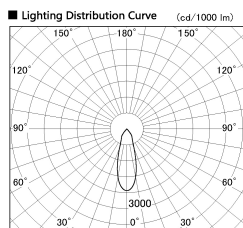

Item no. SD382-2630B9030-R

Series Name: Reflector type cylinder arm tracklight (UL Track) (SD382-R)

Installation	Track mount
Type	Reflector type cylinder arm tracklight (UL Track) (SD382-R)
Fixture wattage	24W
Beam angle	32 deg
Color Temp.	3000K
CRI	Ra>90
Luminous	2657 lm
Body	Die-cast aluminum alloy
Body finish	Black
Trim finish	N/A
Reflector finish	N/A
IP Rate	IP20
Light source	COB module
Input Voltage	AC220~240V
Dimming Type	Non-Dimmable
Certificate	CE,CCC
Cut Hole	N/A