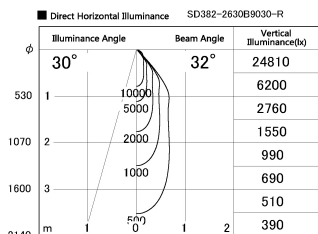

Item no. SD382-2630B9030-R

Series Name: Reflector type cylinder arm tracklight (UL Track) (SD382-R)

Installation	Track mount
Type	Reflector type cylinder arm tracklight (UL Track) (SD382-R)
Fixture wattage	24W
Beam angle	32 deg
Color Temp.	3000K
CRI	Ra>90
Luminous	2657 lm
Body	Die-cast aluminum alloy
Body finish	Black
Trim finish	N/A
Reflector finish	N/A
IP Rate	IP20
Light source	COB module
Input Voltage	AC220~240V
Dimming Type	Non-Dimmable
Certificate	CE,CCC
Cut Hole	N/A