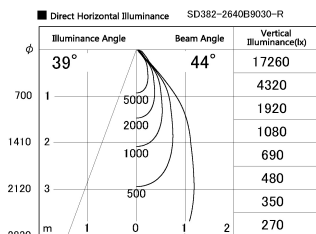

Item no. SD382-2640B9030-R

Series Name: Reflector type cylinder arm tracklight (UL Track) (SD382-R)

Installation	Track mount
Type	Reflector type cylinder arm tracklight (UL Track) (SD382-R)
Fixture wattage	24W
Beam angle	44 deg
Color Temp.	3000K
CRI	Ra>90
Luminous	2656 lm
Body	Die-cast aluminum alloy
Body finish	Black
Trim finish	N/A
Reflector finish	N/A
IP Rate	IP20
Light source	COB module
Input Voltage	AC220~240V
Dimming Type	Non-Dimmable
Certificate	CE,CCC
Cut Hole	N/A