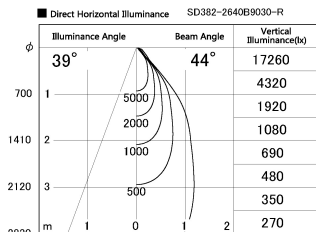

Item no. SD382-2640B9030-R

Series Name: Reflector type cylinder arm tracklight (UL Track) (SD382-R)

Installation	Track mount
Type	Reflector type cylinder arm tracklight (UL Track) (SD382-R)
Fixture wattage	24W
Beam angle	44 deg
Color Temp.	3000K
CRI	Ra>90
Luminous	2656 lm
Body	Die-cast aluminum alloy
Body finish	Black
Trim finish	N/A
Reflector finish	N/A
IP Rate	IP20
Light source	COB module
Input Voltage	AC220~240V
Dimming Type	Non-Dimmable
Certificate	CE,CCC
Cut Hole	N/A