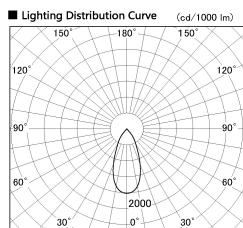

Item no. SD382-2640B9030-R

Series Name: Reflector type cylinder arm tracklight (UL Track) (SD382-R)

Installation	Track mount
Type	Reflector type cylinder arm tracklight (UL Track) (SD382-R)
Fixture wattage	24W
Beam angle	44 deg
Color Temp.	3000K
CRI	Ra>90
Luminous	2656 lm
Body	Die-cast aluminum alloy
Body finish	Black
Trim finish	N/A
Reflector finish	N/A
IP Rate	IP20
Light source	COB module
Input Voltage	AC220~240V
Dimming Type	Non-Dimmable
Certificate	CE,CCC
Cut Hole	N/A