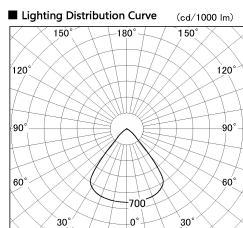

Item no. SD382-2660B9030-R

Series Name: Reflector type cylinder arm tracklight (UL Track) (SD382-R)

Installation	Track mount
Type	Reflector type cylinder arm tracklight (UL Track) (SD382-R)
Fixture wattage	24W
Beam angle	79 deg
Color Temp.	3000K
CRI	Ra>90
Luminous	2287 lm
Body	Die-cast aluminum alloy
Body finish	Black
Trim finish	N/A
Reflector finish	N/A
IP Rate	IP20
Light source	COB module
Input Voltage	AC220~240V
Dimming Type	Non-Dimmable
Certificate	CE,CCC
Cut Hole	N/A