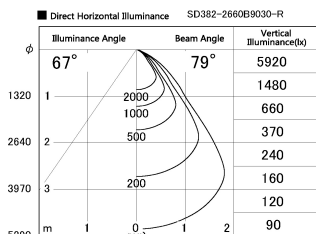

Item no. SD382-2660B9030-R

Series Name: Reflector type cylinder arm tracklight (UL Track) (SD382-R)

Installation	Track mount
Type	Reflector type cylinder arm tracklight (UL Track) (SD382-R)
Fixture wattage	24W
Beam angle	79 deg
Color Temp.	3000K
CRI	Ra>90
Luminous	2287 lm
Body	Die-cast aluminum alloy
Body finish	Black
Trim finish	N/A
Reflector finish	N/A
IP Rate	IP20
Light source	COB module
Input Voltage	AC220~240V
Dimming Type	Non-Dimmable
Certificate	CE,CCC
Cut Hole	N/A