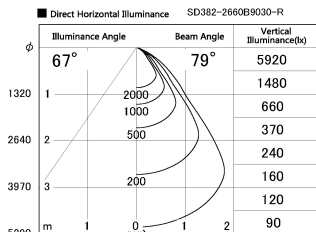

Item no. SD382-2660B9030-R

Series Name: Reflector type cylinder arm tracklight (UL Track) (SD382-R)

Installation	Track mount
Type	Reflector type cylinder arm tracklight (UL Track) (SD382-R)
Fixture wattage	24W
Beam angle	79 deg
Color Temp.	3000K
CRI	Ra>90
Luminous	2287 lm
Body	Die-cast aluminum alloy
Body finish	Black
Trim finish	N/A
Reflector finish	N/A
IP Rate	IP20
Light source	COB module
Input Voltage	AC220~240V
Dimming Type	Non-Dimmable
Certificate	CE,CCC
Cut Hole	N/A