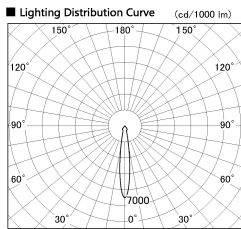

Item no. SD382-2015B9030-R

Series Name: Reflector type cylinder arm tracklight (UL Track) (SD382-R)

■ Direct Horizontal Illuminance SD382-2015B9030-R

Beam Angle	Vertical Illuminance (lx)
14°	52190
15°	13050
1	2000
1	10000
2	5800
2	5000
3	3260
3	2090
3	2000
730	1450
980	1070
m	820

Installation	Track mount
Type	Reflector type cylinder arm tracklight (UL Track) (SD382-R)
Fixture wattage	21W
Beam angle	15 deg
Color Temp.	3000K
CRI	Ra>90
Luminous	2057 lm
Body	Die-cast aluminum alloy
Body finish	Black
Trim finish	N/A
Reflector finish	N/A
IP Rate	IP20
Light source	COB module
Input Voltage	AC220~240V
Dimming Type	Non-Dimmable
Certificate	CE,CCC
Cut Hole	N/A