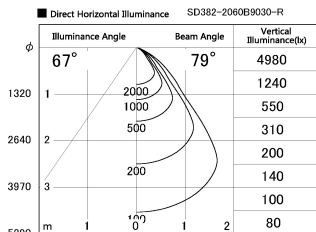

Item no. SD382-2060B9030-R

Series Name: Reflector type cylinder arm tracklight (UL Track) (SD382-R)

Installation	Track mount
Type	Reflector type cylinder arm tracklight (UL Track) (SD382-R)
Fixture wattage	21W
Beam angle	79 deg
Color Temp.	3000K
CRI	Ra>90
Luminous	1923 lm
Body	Die-cast aluminum alloy
Body finish	Black
Trim finish	N/A
Reflector finish	N/A
IP Rate	IP20
Light source	COB module
Input Voltage	AC220~240V
Dimming Type	Non-Dimmable
Certificate	CE,CCC
Cut Hole	N/A