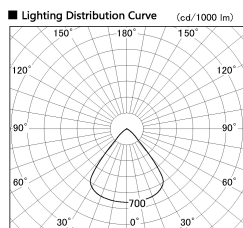

Item no. SD382-2060B9030-R

Series Name: Reflector type cylinder arm tracklight (UL Track) (SD382-R)

Installation	Track mount
Type	Reflector type cylinder arm tracklight (UL Track) (SD382-R)
Fixture wattage	21W
Beam angle	79 deg
Color Temp.	3000K
CRI	Ra>90
Luminous	1923 lm
Body	Die-cast aluminum alloy
Body finish	Black
Trim finish	N/A
Reflector finish	N/A
IP Rate	IP20
Light source	COB module
Input Voltage	AC220~240V
Dimming Type	Non-Dimmable
Certificate	CE,CCC
Cut Hole	N/A