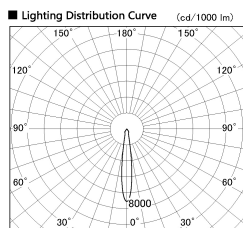

Item no. SD382-2515B9030-R

Series Name: Reflector type cylinder arm tracklight (UL Track) (SD382-R)

Installation	Track mount
Type	Reflector type cylinder arm tracklight (UL Track) (SD382-R)
Fixture wattage	24W
Beam angle	15 deg
Color Temp.	3000K
CRI	Ra>90
Luminous	1857 lm
Body	Die-cast aluminum alloy
Body finish	Black
Trim finish	N/A
Reflector finish	N/A
IP Rate	IP20
Light source	COB module
Input Voltage	AC220~240V
Dimming Type	Non-Dimmable
Certificate	CE,CCC
Cut Hole	N/A