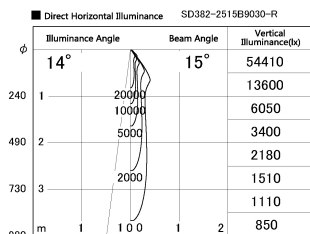

Item no. SD382-2515B9030-R

Series Name: Reflector type cylinder arm tracklight (UL Track) (SD382-R)

Installation	Track mount
Type	Reflector type cylinder arm tracklight (UL Track) (SD382-R)
Fixture wattage	24W
Beam angle	15 deg
Color Temp.	3000K
CRI	Ra>90
Luminous	1857 lm
Body	Die-cast aluminum alloy
Body finish	Black
Trim finish	N/A
Reflector finish	N/A
IP Rate	IP20
Light source	COB module
Input Voltage	AC220~240V
Dimming Type	Non-Dimmable
Certificate	CE,CCC
Cut Hole	N/A