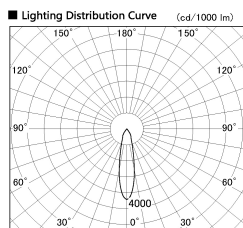

Item no. SD382-2520B9030-R

Series Name: Reflector type cylinder arm tracklight (UL Track) (SD382-R)

Installation	Track mount
Type	Reflector type cylinder arm tracklight (UL Track) (SD382-R)
Fixture wattage	24W
Beam angle	23 deg
Color Temp.	3000K
CRI	Ra>90
Luminous	2341 lm
Body	Die-cast aluminum alloy
Body finish	Black
Trim finish	N/A
Reflector finish	N/A
IP Rate	IP20
Light source	COB module
Input Voltage	AC220~240V
Dimming Type	Non-Dimmable
Certificate	CE,CCC
Cut Hole	N/A