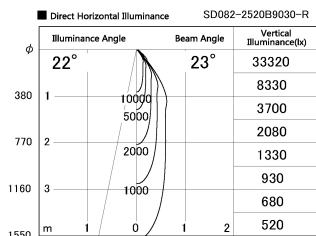

Item no. SD382-2520B9030-R

Series Name: Reflector type cylinder arm tracklight (UL Track) (SD382-R)

Installation	Track mount
Type	Reflector type cylinder arm tracklight (UL Track) (SD382-R)
Fixture wattage	24W
Beam angle	23 deg
Color Temp.	3000K
CRI	Ra>90
Luminous	2341 lm
Body	Die-cast aluminum alloy
Body finish	Black
Trim finish	N/A
Reflector finish	N/A
IP Rate	IP20
Light source	COB module
Input Voltage	AC220~240V
Dimming Type	Non-Dimmable
Certificate	CE,CCC
Cut Hole	N/A