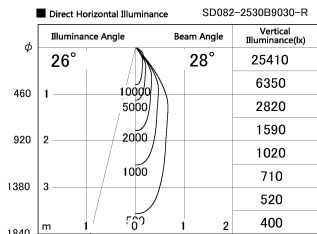

Item no. SD382-2530B9030-R

Series Name: Reflector type cylinder arm tracklight (UL Track) (SD382-R)

Installation	Track mount
Type	Reflector type cylinder arm tracklight (UL Track) (SD382-R)
Fixture wattage	24W
Beam angle	28 deg
Color Temp.	3000K
CRI	Ra>90
Luminous	2355 lm
Body	Die-cast aluminum alloy
Body finish	Black
Trim finish	N/A
Reflector finish	N/A
IP Rate	IP20
Light source	COB module
Input Voltage	AC220~240V
Dimming Type	Non-Dimmable
Certificate	CE,CCC
Cut Hole	N/A