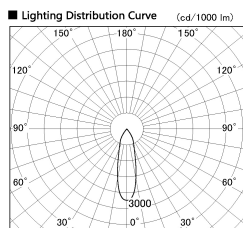

Item no. SD382-2530B9030-R

Series Name: Reflector type cylinder arm tracklight (UL Track) (SD382-R)

Installation	Track mount
Type	Reflector type cylinder arm tracklight (UL Track) (SD382-R)
Fixture wattage	24W
Beam angle	28 deg
Color Temp.	3000K
CRI	Ra>90
Luminous	2355 lm
Body	Die-cast aluminum alloy
Body finish	Black
Trim finish	N/A
Reflector finish	N/A
IP Rate	IP20
Light source	COB module
Input Voltage	AC220~240V
Dimming Type	Non-Dimmable
Certificate	CE,CCC
Cut Hole	N/A