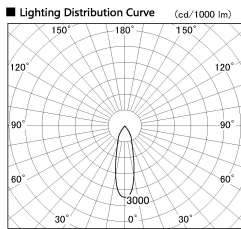

Item no. SD382-2530B9030-R

Series Name: Reflector type cylinder arm tracklight (UL Track) (SD382-R)

Installation	Track mount
Type	Reflector type cylinder arm tracklight (UL Track) (SD382-R)
Fixture wattage	24W
Beam angle	28 deg
Color Temp.	3000K
CRI	Ra>90
Luminous	2355 lm
Body	Die-cast aluminum alloy
Body finish	Black
Trim finish	N/A
Reflector finish	N/A
IP Rate	IP20
Light source	COB module
Input Voltage	AC220~240V
Dimming Type	Non-Dimmable
Certificate	CE,CCC
Cut Hole	N/A