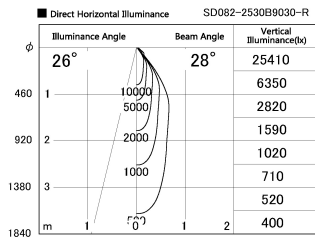

Item no. SD382-2530B9030-R

Series Name: Reflector type cylinder arm tracklight (UL Track) (SD382-R)

Installation	Track mount
Type	Reflector type cylinder arm tracklight (UL Track) (SD382-R)
Fixture wattage	24W
Beam angle	28 deg
Color Temp.	3000K
CRI	Ra>90
Luminous	2355 lm
Body	Die-cast aluminum alloy
Body finish	Black
Trim finish	N/A
Reflector finish	N/A
IP Rate	IP20
Light source	COB module
Input Voltage	AC220~240V
Dimming Type	Non-Dimmable
Certificate	CE,CCC
Cut Hole	N/A