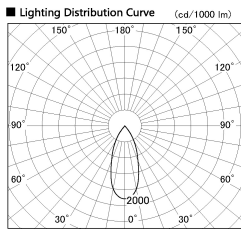

Item no. SD382-2540B9030-R

Series Name: Reflector type cylinder arm tracklight (UL Track) (SD382-R)

Installation	Track mount
Type	Reflector type cylinder arm tracklight (UL Track) (SD382-R)
Fixture wattage	24W
Beam angle	40 deg
Color Temp.	3000K
CRI	Ra>90
Luminous	2413 lm
Body	Die-cast aluminum alloy
Body finish	Black
Trim finish	N/A
Reflector finish	N/A
IP Rate	IP20
Light source	COB module
Input Voltage	AC220~240V
Dimming Type	Non-Dimmable
Certificate	CE,CCC
Cut Hole	N/A