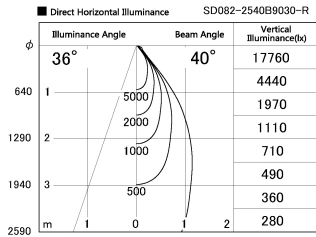

Item no. SD382-2540B9030-R

Series Name: Reflector type cylinder arm tracklight (UL Track) (SD382-R)

Installation	Track mount
Type	Reflector type cylinder arm tracklight (UL Track) (SD382-R)
Fixture wattage	24W
Beam angle	40 deg
Color Temp.	3000K
CRI	Ra>90
Luminous	2413 lm
Body	Die-cast aluminum alloy
Body finish	Black
Trim finish	N/A
Reflector finish	N/A
IP Rate	IP20
Light source	COB module
Input Voltage	AC220~240V
Dimming Type	Non-Dimmable
Certificate	CE,CCC
Cut Hole	N/A