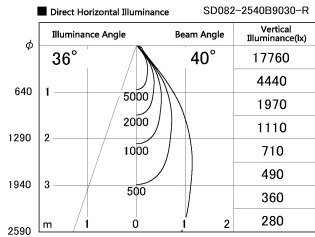

Item no. SD382-2540B9030-R

Series Name: Reflector type cylinder arm tracklight (UL Track) (SD382-R)

Installation	Track mount
Type	Reflector type cylinder arm tracklight (UL Track) (SD382-R)
Fixture wattage	24W
Beam angle	40 deg
Color Temp.	3000K
CRI	Ra>90
Luminous	2413 lm
Body	Die-cast aluminum alloy
Body finish	Black
Trim finish	N/A
Reflector finish	N/A
IP Rate	IP20
Light source	COB module
Input Voltage	AC220~240V
Dimming Type	Non-Dimmable
Certificate	CE,CCC
Cut Hole	N/A