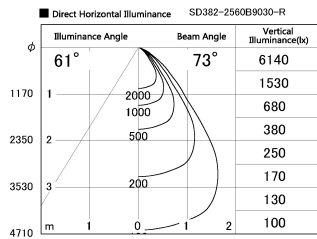

Item no. SD382-2560B9030-R

Series Name: Reflector type cylinder arm tracklight (UL Track) (SD382-R)

Installation	Track mount
Type	Reflector type cylinder arm tracklight (UL Track) (SD382-R)
Fixture wattage	24W
Beam angle	73 deg
Color Temp.	3000K
CRI	Ra>90
Luminous	2013 lm
Body	Die-cast aluminum alloy
Body finish	Black
Trim finish	N/A
Reflector finish	N/A
IP Rate	IP20
Light source	COB module
Input Voltage	AC220~240V
Dimming Type	Non-Dimmable
Certificate	CE,CCC
Cut Hole	N/A