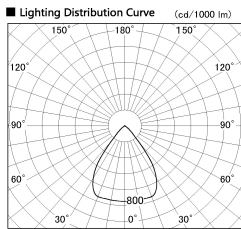

Item no. SD382-2560B9030-R

Series Name: Reflector type cylinder arm tracklight (UL Track) (SD382-R)

Installation	Track mount
Type	Reflector type cylinder arm tracklight (UL Track) (SD382-R)
Fixture wattage	24W
Beam angle	73 deg
Color Temp.	3000K
CRI	Ra>90
Luminous	2013 lm
Body	Die-cast aluminum alloy
Body finish	Black
Trim finish	N/A
Reflector finish	N/A
IP Rate	IP20
Light source	COB module
Input Voltage	AC220~240V
Dimming Type	Non-Dimmable
Certificate	CE,CCC
Cut Hole	N/A