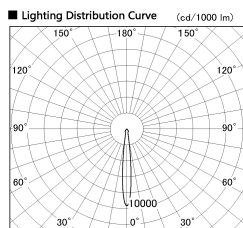

Item no. SD382-3515B9035-R

Series Name: Reflector type cylinder arm tracklight (UL Track) (SD382-R)

■ Direct Horizontal Illuminance SD382-3515B9035-R

Beam Angle	Illuminance Angle	Vertical Illuminance (lx)
12°	1	118530
	2	29630
11°	1	13170
	2	7410
10°	1	4740
	2	3290
9°	1	2420
	2	1850

Installation	Track mount
Type	Reflector type cylinder arm tracklight (UL Track) (SD382-R)
Fixture wattage	36W
Beam angle	12 deg
Color Temp.	3500K
CRI	Ra>90
Luminous	3051 lm
Body	Die-cast aluminum alloy
Body finish	Black
Trim finish	N/A
Reflector finish	N/A
IP Rate	IP20
Light source	COB module
Input Voltage	AC220~240V
Dimming Type	Non-Dimmable
Certificate	CE,CCC
Cut Hole	N/A