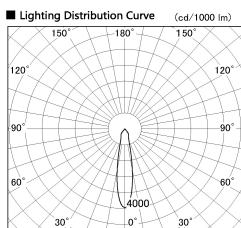

Item no. SD382-3520B9035-R

Series Name: Reflector type cylinder arm tracklight (UL Track) (SD382-R)

Installation	Track mount
Type	Reflector type cylinder arm tracklight (UL Track) (SD382-R)
Fixture wattage	36W
Beam angle	21 deg
Color Temp.	3500K
CRI	Ra>90
Luminous	3785 lm
Body	Die-cast aluminum alloy
Body finish	Black
Trim finish	N/A
Reflector finish	N/A
IP Rate	IP20
Light source	COB module
Input Voltage	AC220~240V
Dimming Type	Non-Dimmable
Certificate	CE,CCC
Cut Hole	N/A