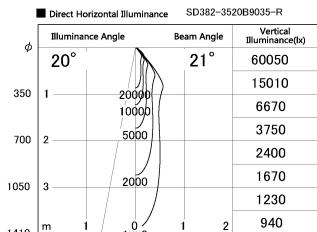

Item no. SD382-3520B9035-R

Series Name: Reflector type cylinder arm tracklight (UL Track) (SD382-R)

Installation	Track mount
Type	Reflector type cylinder arm tracklight (UL Track) (SD382-R)
Fixture wattage	36W
Beam angle	21 deg
Color Temp.	3500K
CRI	Ra>90
Luminous	3785 lm
Body	Die-cast aluminum alloy
Body finish	Black
Trim finish	N/A
Reflector finish	N/A
IP Rate	IP20
Light source	COB module
Input Voltage	AC220~240V
Dimming Type	Non-Dimmable
Certificate	CE,CCC
Cut Hole	N/A