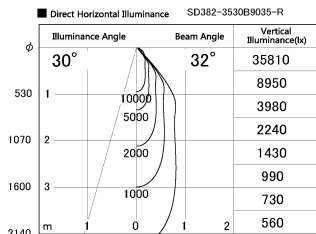

Item no. SD382-3530B9035-R

Series Name: Reflector type cylinder arm tracklight (UL Track) (SD382-R)

Installation	Track mount
Type	Reflector type cylinder arm tracklight (UL Track) (SD382-R)
Fixture wattage	36W
Beam angle	32 deg
Color Temp.	3500K
CRI	Ra>90
Luminous	3835 lm
Body	Die-cast aluminum alloy
Body finish	Black
Trim finish	N/A
Reflector finish	N/A
IP Rate	IP20
Light source	COB module
Input Voltage	AC220~240V
Dimming Type	Non-Dimmable
Certificate	CE,CCC
Cut Hole	N/A