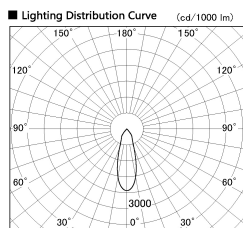

Item no. SD382-3530B9035-R

Series Name: Reflector type cylinder arm tracklight (UL Track) (SD382-R)

Installation	Track mount
Type	Reflector type cylinder arm tracklight (UL Track) (SD382-R)
Fixture wattage	36W
Beam angle	32 deg
Color Temp.	3500K
CRI	Ra>90
Luminous	3835 lm
Body	Die-cast aluminum alloy
Body finish	Black
Trim finish	N/A
Reflector finish	N/A
IP Rate	IP20
Light source	COB module
Input Voltage	AC220~240V
Dimming Type	Non-Dimmable
Certificate	CE,CCC
Cut Hole	N/A