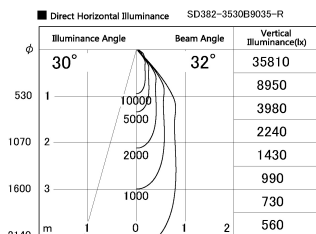

Item no. SD382-3530B9035-R

Series Name: Reflector type cylinder arm tracklight (UL Track) (SD382-R)

Installation	Track mount
Type	Reflector type cylinder arm tracklight (UL Track) (SD382-R)
Fixture wattage	36W
Beam angle	32 deg
Color Temp.	3500K
CRI	Ra>90
Luminous	3835 lm
Body	Die-cast aluminum alloy
Body finish	Black
Trim finish	N/A
Reflector finish	N/A
IP Rate	IP20
Light source	COB module
Input Voltage	AC220~240V
Dimming Type	Non-Dimmable
Certificate	CE,CCC
Cut Hole	N/A