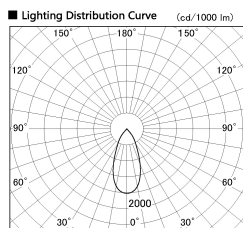

Item no. SD382-3540B9035-R

Series Name: Reflector type cylinder arm tracklight (UL Track) (SD382-R)

Installation	Track mount
Type	Reflector type cylinder arm tracklight (UL Track) (SD382-R)
Fixture wattage	36W
Beam angle	44 deg
Color Temp.	3500K
CRI	Ra>90
Luminous	3834 lm
Body	Die-cast aluminum alloy
Body finish	Black
Trim finish	N/A
Reflector finish	N/A
IP Rate	IP20
Light source	COB module
Input Voltage	AC220~240V
Dimming Type	Non-Dimmable
Certificate	CE,CCC
Cut Hole	N/A