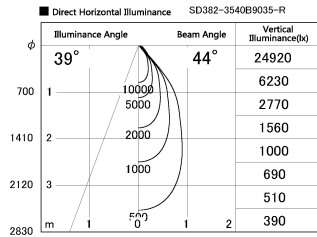

Item no. SD382-3540B9035-R

Series Name: Reflector type cylinder arm tracklight (UL Track) (SD382-R)

Installation	Track mount
Type	Reflector type cylinder arm tracklight (UL Track) (SD382-R)
Fixture wattage	36W
Beam angle	44 deg
Color Temp.	3500K
CRI	Ra>90
Luminous	3834 lm
Body	Die-cast aluminum alloy
Body finish	Black
Trim finish	N/A
Reflector finish	N/A
IP Rate	IP20
Light source	COB module
Input Voltage	AC220~240V
Dimming Type	Non-Dimmable
Certificate	CE,CCC
Cut Hole	N/A