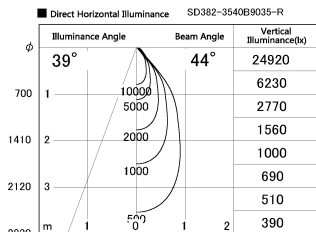

Item no. SD382-3540B9035-R

Series Name: Reflector type cylinder arm tracklight (UL Track) (SD382-R)

Installation	Track mount
Type	Reflector type cylinder arm tracklight (UL Track) (SD382-R)
Fixture wattage	36W
Beam angle	44 deg
Color Temp.	3500K
CRI	Ra>90
Luminous	3834 lm
Body	Die-cast aluminum alloy
Body finish	Black
Trim finish	N/A
Reflector finish	N/A
IP Rate	IP20
Light source	COB module
Input Voltage	AC220~240V
Dimming Type	Non-Dimmable
Certificate	CE,CCC
Cut Hole	N/A