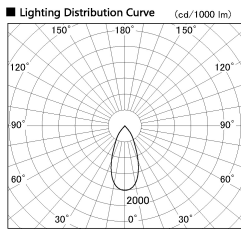

Item no. SD382-3540B9035-R

Series Name: Reflector type cylinder arm tracklight (UL Track) (SD382-R)

Installation	Track mount
Type	Reflector type cylinder arm tracklight (UL Track) (SD382-R)
Fixture wattage	36W
Beam angle	44 deg
Color Temp.	3500K
CRI	Ra>90
Luminous	3834 lm
Body	Die-cast aluminum alloy
Body finish	Black
Trim finish	N/A
Reflector finish	N/A
IP Rate	IP20
Light source	COB module
Input Voltage	AC220~240V
Dimming Type	Non-Dimmable
Certificate	CE,CCC
Cut Hole	N/A