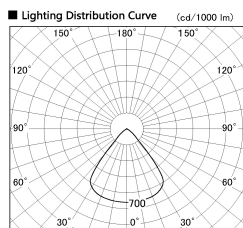

Item no. SD382-3560B9035-R

Series Name: Reflector type cylinder arm tracklight (UL Track) (SD382-R)

Installation	Track mount
Type	Reflector type cylinder arm tracklight (UL Track) (SD382-R)
Fixture wattage	36W
Beam angle	79 deg
Color Temp.	3500K
CRI	Ra>90
Luminous	3302 lm
Body	Die-cast aluminum alloy
Body finish	Black
Trim finish	N/A
Reflector finish	N/A
IP Rate	IP20
Light source	COB module
Input Voltage	AC220~240V
Dimming Type	Non-Dimmable
Certificate	CE,CCC
Cut Hole	N/A