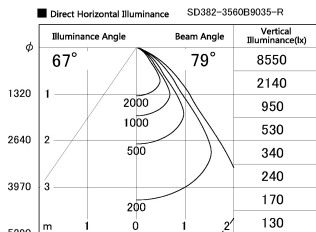

Item no. SD382-3560B9035-R

Series Name: Reflector type cylinder arm tracklight (UL Track) (SD382-R)

Installation	Track mount
Type	Reflector type cylinder arm tracklight (UL Track) (SD382-R)
Fixture wattage	36W
Beam angle	79 deg
Color Temp.	3500K
CRI	Ra>90
Luminous	3302 lm
Body	Die-cast aluminum alloy
Body finish	Black
Trim finish	N/A
Reflector finish	N/A
IP Rate	IP20
Light source	COB module
Input Voltage	AC220~240V
Dimming Type	Non-Dimmable
Certificate	CE,CCC
Cut Hole	N/A