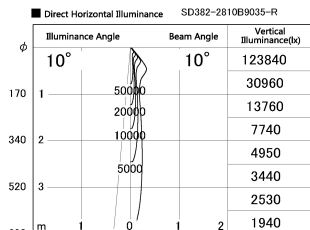

Item no. SD382-2810B9035-R

Series Name: Reflector type cylinder arm tracklight (UL Track) (SD382-R)

Installation	Track mount
Type	Reflector type cylinder arm tracklight (UL Track) (SD382-R)
Fixture wattage	28W
Beam angle	10 deg
Color Temp.	3500K
CRI	Ra>90
Luminous	2321 lm
Body	Die-cast aluminum alloy
Body finish	Black
Trim finish	N/A
Reflector finish	N/A
IP Rate	IP20
Light source	COB module
Input Voltage	AC220~240V
Dimming Type	Non-Dimmable
Certificate	CE,CCC
Cut Hole	N/A