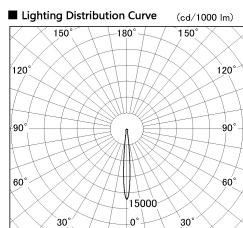

Item no. SD382-2810B9035-R

Series Name: Reflector type cylinder arm tracklight (UL Track) (SD382-R)

Installation	Track mount
Type	Reflector type cylinder arm tracklight (UL Track) (SD382-R)
Fixture wattage	28W
Beam angle	10 deg
Color Temp.	3500K
CRI	Ra>90
Luminous	2321 lm
Body	Die-cast aluminum alloy
Body finish	Black
Trim finish	N/A
Reflector finish	N/A
IP Rate	IP20
Light source	COB module
Input Voltage	AC220~240V
Dimming Type	Non-Dimmable
Certificate	CE,CCC
Cut Hole	N/A