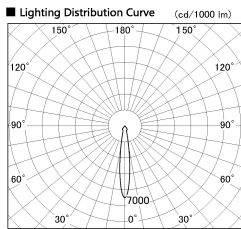

Item no. SD382-2815B9035-R

Series Name: Reflector type cylinder arm tracklight (UL Track) (SD382-R)

Installation	Track mount
Type	Reflector type cylinder arm tracklight (UL Track) (SD382-R)
Fixture wattage	28W
Beam angle	15 deg
Color Temp.	3500K
CRI	Ra>90
Luminous	2801 lm
Body	Die-cast aluminum alloy
Body finish	Black
Trim finish	N/A
Reflector finish	N/A
IP Rate	IP20
Light source	COB module
Input Voltage	AC220~240V
Dimming Type	Non-Dimmable
Certificate	CE,CCC
Cut Hole	N/A