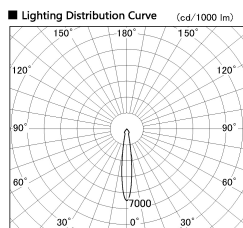

Item no. SD382-2815B9035-R

Series Name: Reflector type cylinder arm tracklight (UL Track) (SD382-R)

Installation	Track mount
Type	Reflector type cylinder arm tracklight (UL Track) (SD382-R)
Fixture wattage	28W
Beam angle	15 deg
Color Temp.	3500K
CRI	Ra>90
Luminous	2801 lm
Body	Die-cast aluminum alloy
Body finish	Black
Trim finish	N/A
Reflector finish	N/A
IP Rate	IP20
Light source	COB module
Input Voltage	AC220~240V
Dimming Type	Non-Dimmable
Certificate	CE,CCC
Cut Hole	N/A