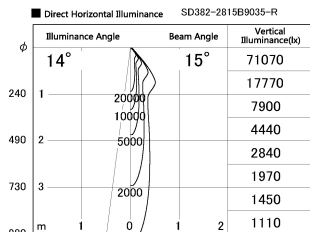

Item no. SD382-2815B9035-R

Series Name: Reflector type cylinder arm tracklight (UL Track) (SD382-R)

Installation	Track mount
Type	Reflector type cylinder arm tracklight (UL Track) (SD382-R)
Fixture wattage	28W
Beam angle	15 deg
Color Temp.	3500K
CRI	Ra>90
Luminous	2801 lm
Body	Die-cast aluminum alloy
Body finish	Black
Trim finish	N/A
Reflector finish	N/A
IP Rate	IP20
Light source	COB module
Input Voltage	AC220~240V
Dimming Type	Non-Dimmable
Certificate	CE,CCC
Cut Hole	N/A