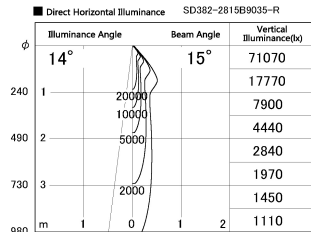

Item no. SD382-2815B9035-R

Series Name: Reflector type cylinder arm tracklight (UL Track) (SD382-R)

Installation	Track mount
Type	Reflector type cylinder arm tracklight (UL Track) (SD382-R)
Fixture wattage	28W
Beam angle	15 deg
Color Temp.	3500K
CRI	Ra>90
Luminous	2801 lm
Body	Die-cast aluminum alloy
Body finish	Black
Trim finish	N/A
Reflector finish	N/A
IP Rate	IP20
Light source	COB module
Input Voltage	AC220~240V
Dimming Type	Non-Dimmable
Certificate	CE,CCC
Cut Hole	N/A