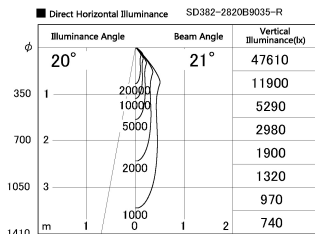

Item no. SD382-2820B9035-R

Series Name: Reflector type cylinder arm tracklight (UL Track) (SD382-R)

Installation	Track mount
Type	Reflector type cylinder arm tracklight (UL Track) (SD382-R)
Fixture wattage	28W
Beam angle	21 deg
Color Temp.	3500K
CRI	Ra>90
Luminous	3001 lm
Body	Die-cast aluminum alloy
Body finish	Black
Trim finish	N/A
Reflector finish	N/A
IP Rate	IP20
Light source	COB module
Input Voltage	AC220~240V
Dimming Type	Non-Dimmable
Certificate	CE,CCC
Cut Hole	N/A