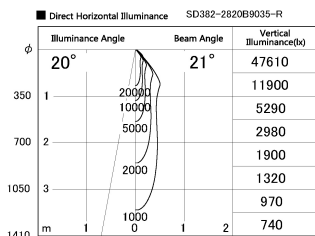

Item no. SD382-2820B9035-R

Series Name: Reflector type cylinder arm tracklight (UL Track) (SD382-R)

Installation	Track mount
Type	Reflector type cylinder arm tracklight (UL Track) (SD382-R)
Fixture wattage	28W
Beam angle	21 deg
Color Temp.	3500K
CRI	Ra>90
Luminous	3001 lm
Body	Die-cast aluminum alloy
Body finish	Black
Trim finish	N/A
Reflector finish	N/A
IP Rate	IP20
Light source	COB module
Input Voltage	AC220~240V
Dimming Type	Non-Dimmable
Certificate	CE,CCC
Cut Hole	N/A