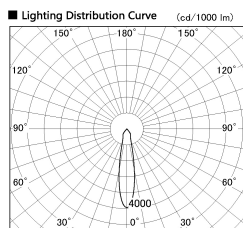

Item no. SD382-2820B9035-R

Series Name: Reflector type cylinder arm tracklight (UL Track) (SD382-R)

Installation	Track mount
Type	Reflector type cylinder arm tracklight (UL Track) (SD382-R)
Fixture wattage	28W
Beam angle	21 deg
Color Temp.	3500K
CRI	Ra>90
Luminous	3001 lm
Body	Die-cast aluminum alloy
Body finish	Black
Trim finish	N/A
Reflector finish	N/A
IP Rate	IP20
Light source	COB module
Input Voltage	AC220~240V
Dimming Type	Non-Dimmable
Certificate	CE,CCC
Cut Hole	N/A