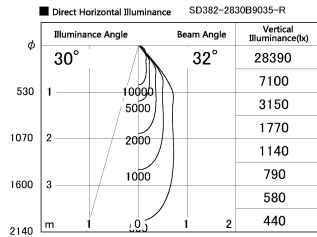

Item no. SD382-2830B9035-R

Series Name: Reflector type cylinder arm tracklight (UL Track) (SD382-R)

Installation	Track mount
Type	Reflector type cylinder arm tracklight (UL Track) (SD382-R)
Fixture wattage	28W
Beam angle	32 deg
Color Temp.	3500K
CRI	Ra>90
Luminous	3041 lm
Body	Die-cast aluminum alloy
Body finish	Black
Trim finish	N/A
Reflector finish	N/A
IP Rate	IP20
Light source	COB module
Input Voltage	AC220~240V
Dimming Type	Non-Dimmable
Certificate	CE,CCC
Cut Hole	N/A