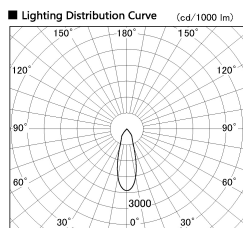

Item no. SD382-2830B9035-R

Series Name: Reflector type cylinder arm tracklight (UL Track) (SD382-R)

Installation	Track mount
Type	Reflector type cylinder arm tracklight (UL Track) (SD382-R)
Fixture wattage	28W
Beam angle	32 deg
Color Temp.	3500K
CRI	Ra>90
Luminous	3041 lm
Body	Die-cast aluminum alloy
Body finish	Black
Trim finish	N/A
Reflector finish	N/A
IP Rate	IP20
Light source	COB module
Input Voltage	AC220~240V
Dimming Type	Non-Dimmable
Certificate	CE,CCC
Cut Hole	N/A