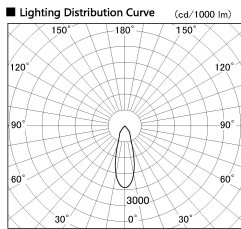

Item no. SD382-2830B9035-R

Series Name: Reflector type cylinder arm tracklight (UL Track) (SD382-R)

Installation	Track mount
Type	Reflector type cylinder arm tracklight (UL Track) (SD382-R)
Fixture wattage	28W
Beam angle	32 deg
Color Temp.	3500K
CRI	Ra>90
Luminous	3041 lm
Body	Die-cast aluminum alloy
Body finish	Black
Trim finish	N/A
Reflector finish	N/A
IP Rate	IP20
Light source	COB module
Input Voltage	AC220~240V
Dimming Type	Non-Dimmable
Certificate	CE,CCC
Cut Hole	N/A