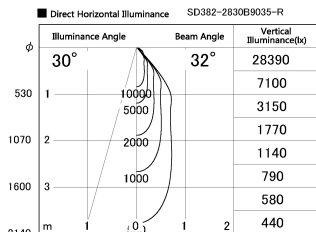

Item no. SD382-2830B9035-R

Series Name: Reflector type cylinder arm tracklight (UL Track) (SD382-R)

Installation	Track mount
Type	Reflector type cylinder arm tracklight (UL Track) (SD382-R)
Fixture wattage	28W
Beam angle	32 deg
Color Temp.	3500K
CRI	Ra>90
Luminous	3041 lm
Body	Die-cast aluminum alloy
Body finish	Black
Trim finish	N/A
Reflector finish	N/A
IP Rate	IP20
Light source	COB module
Input Voltage	AC220~240V
Dimming Type	Non-Dimmable
Certificate	CE,CCC
Cut Hole	N/A