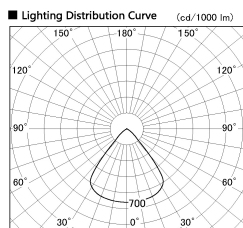

Item no. SD382-2860B9035-R

Series Name: Reflector type cylinder arm tracklight (UL Track) (SD382-R)

Installation	Track mount
Type	Reflector type cylinder arm tracklight (UL Track) (SD382-R)
Fixture wattage	28W
Beam angle	79 deg
Color Temp.	3500K
CRI	Ra>90
Luminous	2618 lm
Body	Die-cast aluminum alloy
Body finish	Black
Trim finish	N/A
Reflector finish	N/A
IP Rate	IP20
Light source	COB module
Input Voltage	AC220~240V
Dimming Type	Non-Dimmable
Certificate	CE,CCC
Cut Hole	N/A