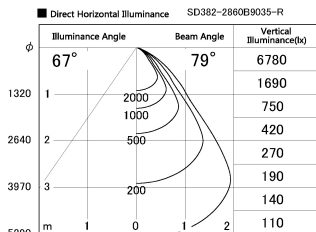

Item no. SD382-2860B9035-R

Series Name: Reflector type cylinder arm tracklight (UL Track) (SD382-R)

Installation	Track mount
Type	Reflector type cylinder arm tracklight (UL Track) (SD382-R)
Fixture wattage	28W
Beam angle	79 deg
Color Temp.	3500K
CRI	Ra>90
Luminous	2618 lm
Body	Die-cast aluminum alloy
Body finish	Black
Trim finish	N/A
Reflector finish	N/A
IP Rate	IP20
Light source	COB module
Input Voltage	AC220~240V
Dimming Type	Non-Dimmable
Certificate	CE,CCC
Cut Hole	N/A