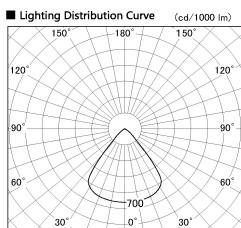

Item no. SD382-2860B9035-R

Series Name: Reflector type cylinder arm tracklight (UL Track) (SD382-R)

Installation	Track mount
Type	Reflector type cylinder arm tracklight (UL Track) (SD382-R)
Fixture wattage	28W
Beam angle	79 deg
Color Temp.	3500K
CRI	Ra>90
Luminous	2618 lm
Body	Die-cast aluminum alloy
Body finish	Black
Trim finish	N/A
Reflector finish	N/A
IP Rate	IP20
Light source	COB module
Input Voltage	AC220~240V
Dimming Type	Non-Dimmable
Certificate	CE,CCC
Cut Hole	N/A