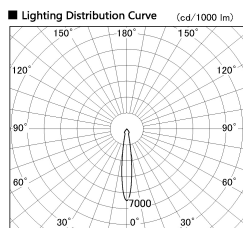

Item no. SD382-2615B9035-R

Series Name: Reflector type cylinder arm tracklight (UL Track) (SD382-R)

Installation	Track mount
Type	Reflector type cylinder arm tracklight (UL Track) (SD382-R)
Fixture wattage	24W
Beam angle	15 deg
Color Temp.	3500K
CRI	Ra>90
Luminous	2423 lm
Body	Die-cast aluminum alloy
Body finish	Black
Trim finish	N/A
Reflector finish	N/A
IP Rate	IP20
Light source	COB module
Input Voltage	AC220~240V
Dimming Type	Non-Dimmable
Certificate	CE,CCC
Cut Hole	N/A