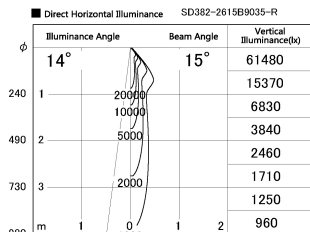

Item no. SD382-2615B9035-R

Series Name: Reflector type cylinder arm tracklight (UL Track) (SD382-R)

Installation	Track mount
Type	Reflector type cylinder arm tracklight (UL Track) (SD382-R)
Fixture wattage	24W
Beam angle	15 deg
Color Temp.	3500K
CRI	Ra>90
Luminous	2423 lm
Body	Die-cast aluminum alloy
Body finish	Black
Trim finish	N/A
Reflector finish	N/A
IP Rate	IP20
Light source	COB module
Input Voltage	AC220~240V
Dimming Type	Non-Dimmable
Certificate	CE,CCC
Cut Hole	N/A