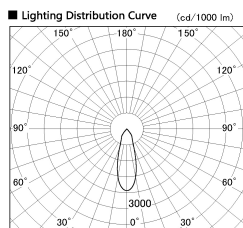

Item no. SD382-2630B9035-R

Series Name: Reflector type cylinder arm tracklight (UL Track) (SD382-R)

Installation	Track mount
Type	Reflector type cylinder arm tracklight (UL Track) (SD382-R)
Fixture wattage	24W
Beam angle	32 deg
Color Temp.	3500K
CRI	Ra>90
Luminous	2630 lm
Body	Die-cast aluminum alloy
Body finish	Black
Trim finish	N/A
Reflector finish	N/A
IP Rate	IP20
Light source	COB module
Input Voltage	AC220~240V
Dimming Type	Non-Dimmable
Certificate	CE,CCC
Cut Hole	N/A