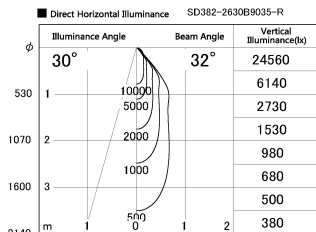

Item no. SD382-2630B9035-R

Series Name: Reflector type cylinder arm tracklight (UL Track) (SD382-R)

Installation	Track mount
Type	Reflector type cylinder arm tracklight (UL Track) (SD382-R)
Fixture wattage	24W
Beam angle	32 deg
Color Temp.	3500K
CRI	Ra>90
Luminous	2630 lm
Body	Die-cast aluminum alloy
Body finish	Black
Trim finish	N/A
Reflector finish	N/A
IP Rate	IP20
Light source	COB module
Input Voltage	AC220~240V
Dimming Type	Non-Dimmable
Certificate	CE,CCC
Cut Hole	N/A