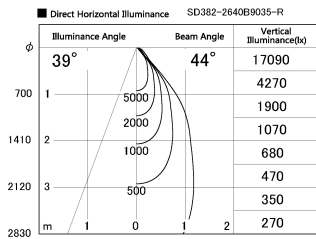

Item no. SD382-2640B9035-R

Series Name: Reflector type cylinder arm tracklight (UL Track) (SD382-R)

Installation	Track mount
Type	Reflector type cylinder arm tracklight (UL Track) (SD382-R)
Fixture wattage	24W
Beam angle	44 deg
Color Temp.	3500K
CRI	Ra>90
Luminous	2629 lm
Body	Die-cast aluminum alloy
Body finish	Black
Trim finish	N/A
Reflector finish	N/A
IP Rate	IP20
Light source	COB module
Input Voltage	AC220~240V
Dimming Type	Non-Dimmable
Certificate	CE,CCC
Cut Hole	N/A