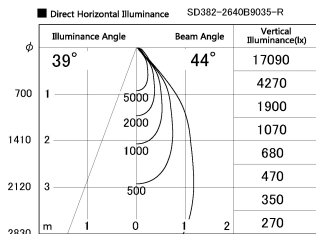

Item no. SD382-2640B9035-R

Series Name: Reflector type cylinder arm tracklight (UL Track) (SD382-R)

Installation	Track mount
Type	Reflector type cylinder arm tracklight (UL Track) (SD382-R)
Fixture wattage	24W
Beam angle	44 deg
Color Temp.	3500K
CRI	Ra>90
Luminous	2629 lm
Body	Die-cast aluminum alloy
Body finish	Black
Trim finish	N/A
Reflector finish	N/A
IP Rate	IP20
Light source	COB module
Input Voltage	AC220~240V
Dimming Type	Non-Dimmable
Certificate	CE,CCC
Cut Hole	N/A