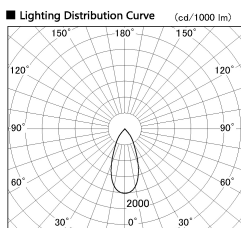

Item no. SD382-2640B9035-R

Series Name: Reflector type cylinder arm tracklight (UL Track) (SD382-R)

Installation	Track mount
Type	Reflector type cylinder arm tracklight (UL Track) (SD382-R)
Fixture wattage	24W
Beam angle	44 deg
Color Temp.	3500K
CRI	Ra>90
Luminous	2629 lm
Body	Die-cast aluminum alloy
Body finish	Black
Trim finish	N/A
Reflector finish	N/A
IP Rate	IP20
Light source	COB module
Input Voltage	AC220~240V
Dimming Type	Non-Dimmable
Certificate	CE,CCC
Cut Hole	N/A