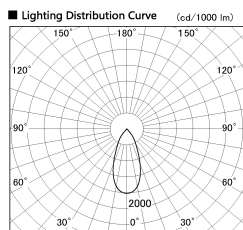

Item no. SD382-2640B9035-R

Series Name: Reflector type cylinder arm tracklight (UL Track) (SD382-R)

Installation	Track mount
Type	Reflector type cylinder arm tracklight (UL Track) (SD382-R)
Fixture wattage	24W
Beam angle	44 deg
Color Temp.	3500K
CRI	Ra>90
Luminous	2629 lm
Body	Die-cast aluminum alloy
Body finish	Black
Trim finish	N/A
Reflector finish	N/A
IP Rate	IP20
Light source	COB module
Input Voltage	AC220~240V
Dimming Type	Non-Dimmable
Certificate	CE,CCC
Cut Hole	N/A