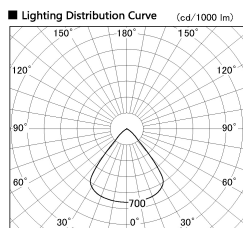

Item no. SD382-2060B9035-R

Series Name: Reflector type cylinder arm tracklight (UL Track) (SD382-R)

Installation	Track mount
Type	Reflector type cylinder arm tracklight (UL Track) (SD382-R)
Fixture wattage	21W
Beam angle	79 deg
Color Temp.	3500K
CRI	Ra>90
Luminous	1904 lm
Body	Die-cast aluminum alloy
Body finish	Black
Trim finish	N/A
Reflector finish	N/A
IP Rate	IP20
Light source	COB module
Input Voltage	AC220~240V
Dimming Type	Non-Dimmable
Certificate	CE,CCC
Cut Hole	N/A