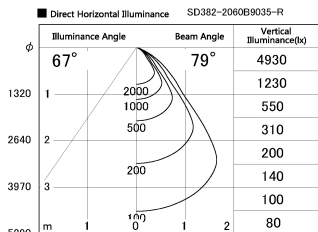

Item no. SD382-2060B9035-R

Series Name: Reflector type cylinder arm tracklight (UL Track) (SD382-R)

Installation	Track mount
Type	Reflector type cylinder arm tracklight (UL Track) (SD382-R)
Fixture wattage	21W
Beam angle	79 deg
Color Temp.	3500K
CRI	Ra>90
Luminous	1904 lm
Body	Die-cast aluminum alloy
Body finish	Black
Trim finish	N/A
Reflector finish	N/A
IP Rate	IP20
Light source	COB module
Input Voltage	AC220~240V
Dimming Type	Non-Dimmable
Certificate	CE,CCC
Cut Hole	N/A