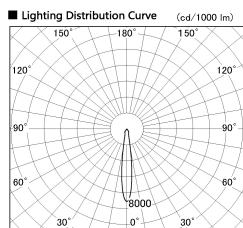

Item no. SD382-2515B9035-R

Series Name: Reflector type cylinder arm tracklight (UL Track) (SD382-R)

Installation	Track mount
Type	Reflector type cylinder arm tracklight (UL Track) (SD382-R)
Fixture wattage	24W
Beam angle	15 deg
Color Temp.	3500K
CRI	Ra>90
Luminous	1894 lm
Body	Die-cast aluminum alloy
Body finish	Black
Trim finish	N/A
Reflector finish	N/A
IP Rate	IP20
Light source	COB module
Input Voltage	AC220~240V
Dimming Type	Non-Dimmable
Certificate	CE,CCC
Cut Hole	N/A