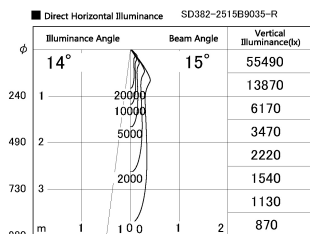

Item no. SD382-2515B9035-R

Series Name: Reflector type cylinder arm tracklight (UL Track) (SD382-R)

Installation	Track mount
Type	Reflector type cylinder arm tracklight (UL Track) (SD382-R)
Fixture wattage	24W
Beam angle	15 deg
Color Temp.	3500K
CRI	Ra>90
Luminous	1894 lm
Body	Die-cast aluminum alloy
Body finish	Black
Trim finish	N/A
Reflector finish	N/A
IP Rate	IP20
Light source	COB module
Input Voltage	AC220~240V
Dimming Type	Non-Dimmable
Certificate	CE,CCC
Cut Hole	N/A