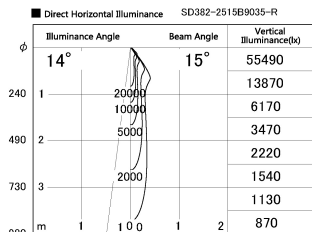

Item no. SD382-2515B9035-R

Series Name: Reflector type cylinder arm tracklight (UL Track) (SD382-R)

Installation	Track mount
Type	Reflector type cylinder arm tracklight (UL Track) (SD382-R)
Fixture wattage	24W
Beam angle	15 deg
Color Temp.	3500K
CRI	Ra>90
Luminous	1894 lm
Body	Die-cast aluminum alloy
Body finish	Black
Trim finish	N/A
Reflector finish	N/A
IP Rate	IP20
Light source	COB module
Input Voltage	AC220~240V
Dimming Type	Non-Dimmable
Certificate	CE,CCC
Cut Hole	N/A