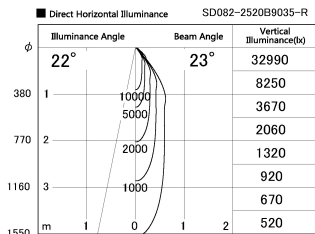

Item no. SD382-2520B9035-R

Series Name: Reflector type cylinder arm tracklight (UL Track) (SD382-R)

Installation	Track mount
Type	Reflector type cylinder arm tracklight (UL Track) (SD382-R)
Fixture wattage	24W
Beam angle	23 deg
Color Temp.	3500K
CRI	Ra>90
Luminous	2318 lm
Body	Die-cast aluminum alloy
Body finish	Black
Trim finish	N/A
Reflector finish	N/A
IP Rate	IP20
Light source	COB module
Input Voltage	AC220~240V
Dimming Type	Non-Dimmable
Certificate	CE,CCC
Cut Hole	N/A