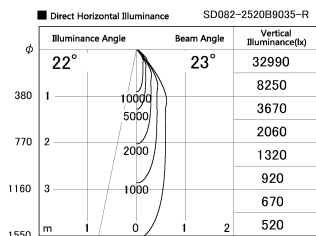

Item no. SD382-2520B9035-R

Series Name: Reflector type cylinder arm tracklight (UL Track) (SD382-R)

Installation	Track mount
Type	Reflector type cylinder arm tracklight (UL Track) (SD382-R)
Fixture wattage	24W
Beam angle	23 deg
Color Temp.	3500K
CRI	Ra>90
Luminous	2318 lm
Body	Die-cast aluminum alloy
Body finish	Black
Trim finish	N/A
Reflector finish	N/A
IP Rate	IP20
Light source	COB module
Input Voltage	AC220~240V
Dimming Type	Non-Dimmable
Certificate	CE,CCC
Cut Hole	N/A