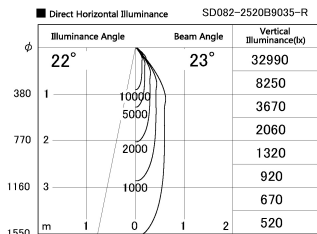

Item no. SD382-2520B9035-R

Series Name: Reflector type cylinder arm tracklight (UL Track) (SD382-R)

Installation	Track mount
Type	Reflector type cylinder arm tracklight (UL Track) (SD382-R)
Fixture wattage	24W
Beam angle	23 deg
Color Temp.	3500K
CRI	Ra>90
Luminous	2318 lm
Body	Die-cast aluminum alloy
Body finish	Black
Trim finish	N/A
Reflector finish	N/A
IP Rate	IP20
Light source	COB module
Input Voltage	AC220~240V
Dimming Type	Non-Dimmable
Certificate	CE,CCC
Cut Hole	N/A