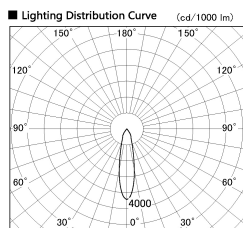

Item no. SD382-2520B9035-R

Series Name: Reflector type cylinder arm tracklight (UL Track) (SD382-R)

Installation	Track mount
Type	Reflector type cylinder arm tracklight (UL Track) (SD382-R)
Fixture wattage	24W
Beam angle	23 deg
Color Temp.	3500K
CRI	Ra>90
Luminous	2318 lm
Body	Die-cast aluminum alloy
Body finish	Black
Trim finish	N/A
Reflector finish	N/A
IP Rate	IP20
Light source	COB module
Input Voltage	AC220~240V
Dimming Type	Non-Dimmable
Certificate	CE,CCC
Cut Hole	N/A